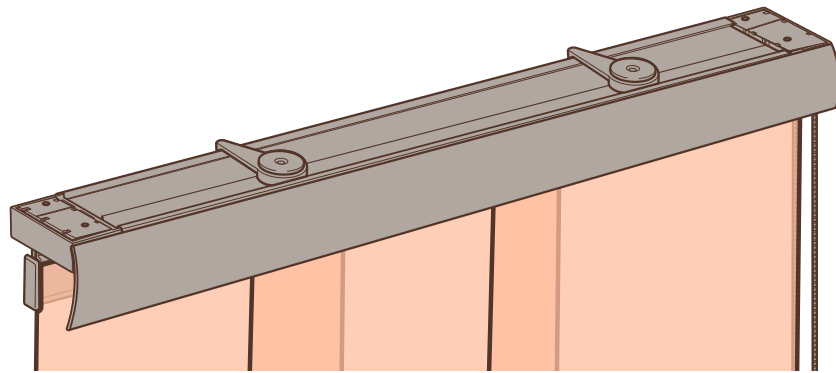

PANEL TRACK SPECIFICATIONS

Configuration		Mounting Depth Required	Tracks Required	Track Configuration
One way	Split Draw			
2 Panels	2 Panels	1 1/2" wide	1 Track	2 Channel Track
3 Panels	4 Panels	2 1/4" wide	1 Track	3 Channel Track
4 Panels	6 Panels	3" wide	1 Track	4 Channel Track
5 Panels	8 Panels	3 5/8" wide	1 Track	5 Channel Track
6 Panels	10 Panels	4 5/8" wide	2 Track	(2) 3 Channel Tracks
7 Panels	12 Panels	5 3/8" Wide	2 Track	(1) 3 Channel Track + (1) 4 Channel Track
8 Panels	14 Panels	6 1/8" wide	2 Track	(2) 4 Channel Tracks
9 Panels	16 Panels	6 3/4" wide	2 Track	(1) 4 Channel Track + (1) 5 Channel Track
10 Panels	18 Panels	7 3/8" wide	2 Track	5 Channel Tracks

FABRICATION DEDUCTIONS

Inside Mount (IB): Headrail Width-Factory deducts 1/4"
Panel Height Allowance-Factory deducts 3/8"
Outside Mount (OB): Net measurements

MOUNTING OPTIONS

- Wall Bracket
- Ceiling Bracket

Wide tracks may be spliced for easier transporting and/or shipping

Minimum Panel Width: 12"
Maximum Panel Width: 48"