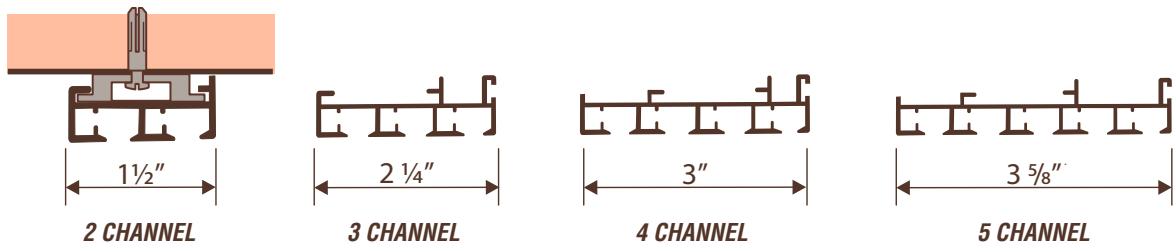

REMOTES & CONTROLS

TRACK DEPTH CHART

Note: Panel tracks are available in a variety of track configurations. The track specifications are shown above.