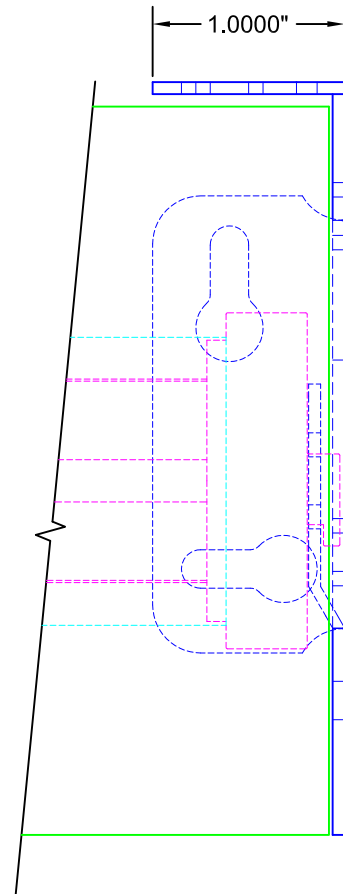

TOP VIEW

SIDE VIEW

FRONT VIEW

LEGEND

- 4" BRACKET
- LT30 MOTOR
- 4" SQUARE FASCIA
- 1.5" ALUMINUM TUBE
- FABRIC W/ BOTTOM RAIL

3117 NW 25th Ave, Phone: 954.974.0525
 Pompano Beach, FL 33069 Fax: 954.974.0529

DESCRIPTION:

LT30 MOTORIZED SHADE

*SHOWN ON 4" SQUARE FASCIA SYSTEM

SCALE: 1" = 1"

DATE: 6/25/2012

SHEET NO:

R-10.7