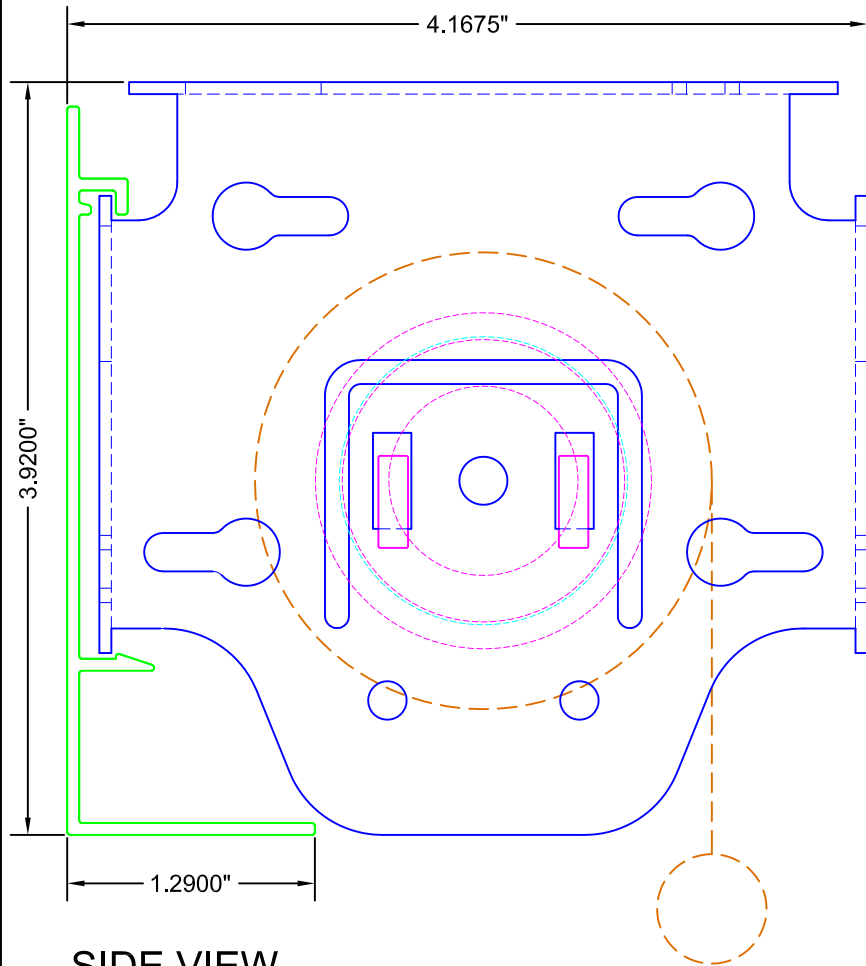

TOP VIEW

SIDE VIEW

FRONT VIEW

LEGEND

- 4" BRACKET
- LT30 MOTOR
- 4" SQUARE FASCIA
- 1.5" ALUMINUM TUBE
- FABRIC W/ BOTTOM RAIL

3117 NW 25th Ave, Phone: 954.974.0525
 Pompano Beach, FL 33069 Fax: 954.974.0529

DESCRIPTION:

LT30 MOTORIZED SHADE

*SHOWN ON 4" SQUARE FASCIA SYSTEM

SCALE: 1" = 1"

DATE: 6/25/2012

SHEET NO:

R-10.7