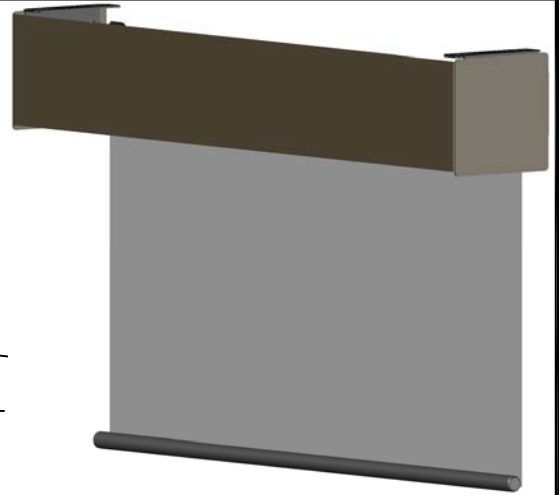

TOP VIEW

SIDE VIEW

FRONT VIEW

LEGEND

- 4" BRACKET
- LT30 MOTOR
- 4" SQUARE FASCIA
- 1.5" ALUMINUM TUBE
- FABRIC W/ BOTTOM RAIL

3117 NW 25th Ave, Phone: 954.974.0525
 Pompano Beach, FL 33069 Fax: 954.974.0529

DESCRIPTION:

LT30 MOTORIZED SHADE

*SHOWN ON 4" SQUARE FASCIA SYSTEM

SCALE: 1" = 1"

DATE: 6/25/2012

SHEET NO:

R-10.7