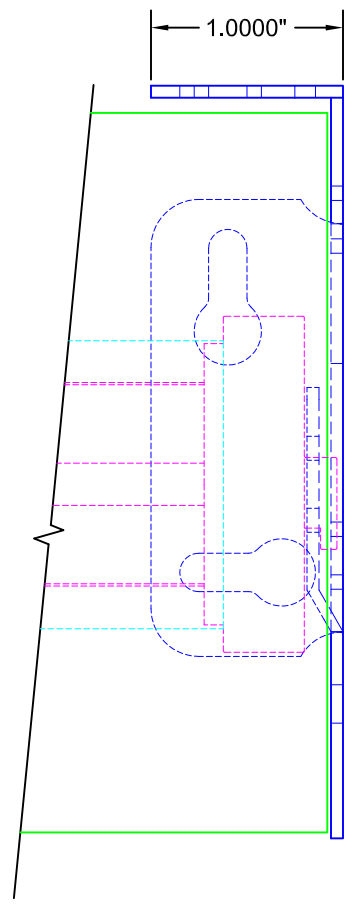

TOP VIEW

SIDE VIEW

FRONT VIEW

LEGEND	
	4" BRACKET
	LT30 MOTOR
	4" ROUND FASCIA
	1.5" ALUMINUM TUBE
	FABRIC W/ BOTTOM RAIL

3117 NW 25th Ave, Phone: 954.974.0525
 Pompano Beach, FL 33069 Fax: 954.974.0529

DESCRIPTION:
LT30 MOTORIZED SHADE
 *SHOWN ON 4" ROUND FASCIA SYSTEM

SCALE: 1" = 1"
 DATE: 7/10/2012
 SHEET NO:
R-10.8