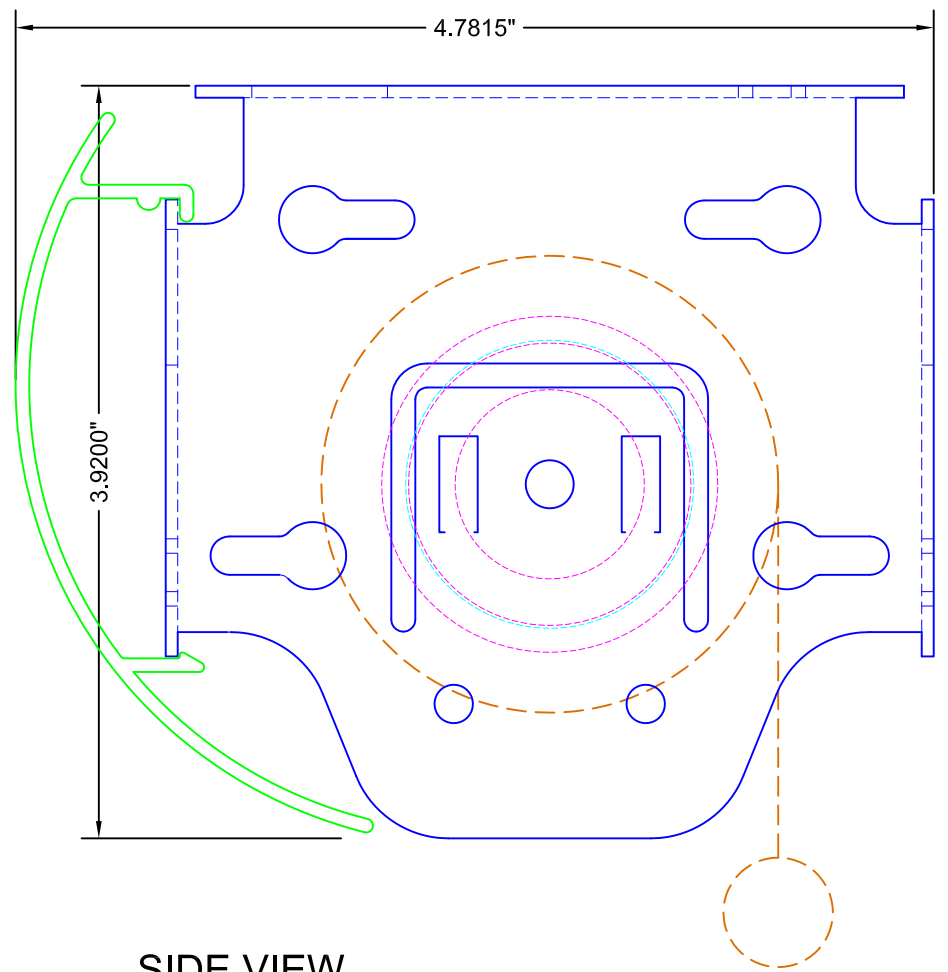

TOP VIEW

SIDE VIEW

FRONT VIEW

LEGEND	
	4" BRACKET
	LT30 MOTOR
	4" ROUND FASCIA
	1.5" ALUMINUM TUBE
	FABRIC W/ BOTTOM RAIL

3117 NW 25th Ave, Phone: 954.974.0525
 Pompano Beach, FL 33069 Fax: 954.974.0529

DESCRIPTION:
LT30 MOTORIZED SHADE
 *SHOWN ON 4" ROUND FASCIA SYSTEM

SCALE: 1" = 1"
 DATE: 7/10/2012
 SHEET NO:
R-10.8