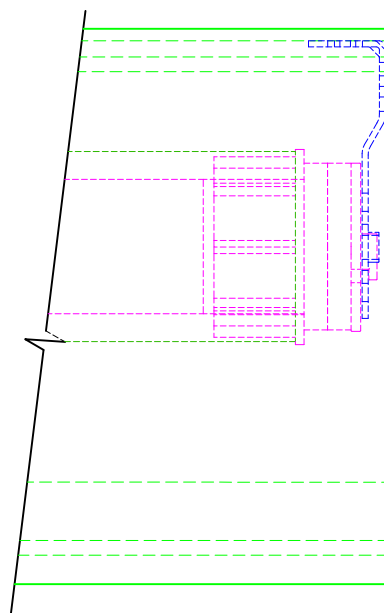

TOP VIEW

SIDE VIEW

FRONT VIEW

LEGEND

- 6" HEAD BOX
- 2" LEGACY BRACKET
- ALTUS40 MOTOR
- 2" ALUMINUM TUBE
- - - FABRIC W/ HEM BAR

3117 NW 25th Ave, Phone: 954.974.0525
 Pompano Beach, FL 33069 Fax: 954.974.0529

DESCRIPTION:

**ALTUS40
 MOTORIZED SHADE**

*SHOWN ON 6" CONTRACT SERIES

SCALE: 6" = 1'-0"

DATE: 7/10/2012

SHEET NO:

R-11.15