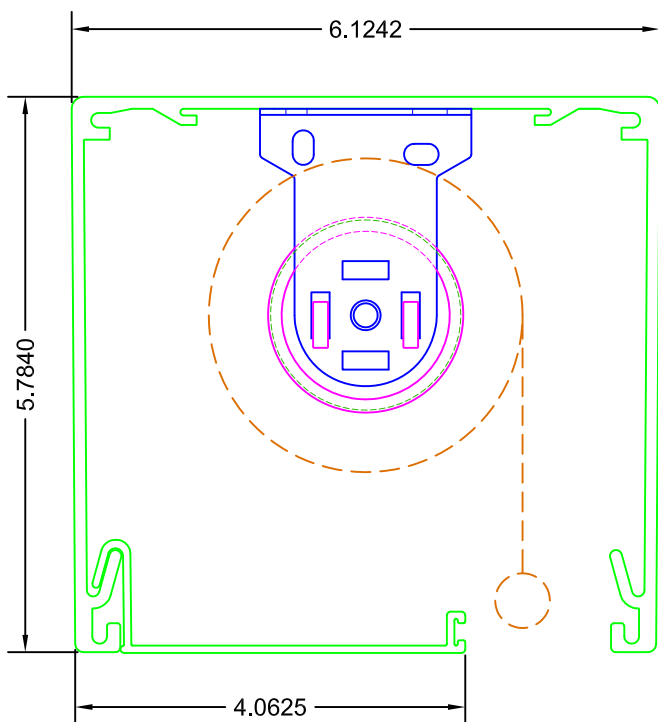

TOP VIEW

SIDE VIEW

FRONT VIEW

LEGEND

- 6" HEAD BOX
- 2" LEGACY BRACKET
- ALTUS40 MOTOR
- 2" ALUMINUM TUBE
- - - FABRIC W/ HEM BAR

3117 NW 25th Ave, Phone: 954.974.0525
 Pompano Beach, FL 33069 Fax: 954.974.0529

DESCRIPTION:

**ALTUS40
 MOTORIZED SHADE**

*SHOWN ON 6" CONTRACT SERIES

SCALE: 6" = 1'-0"

DATE: 7/10/2012

SHEET NO:

R-11.15