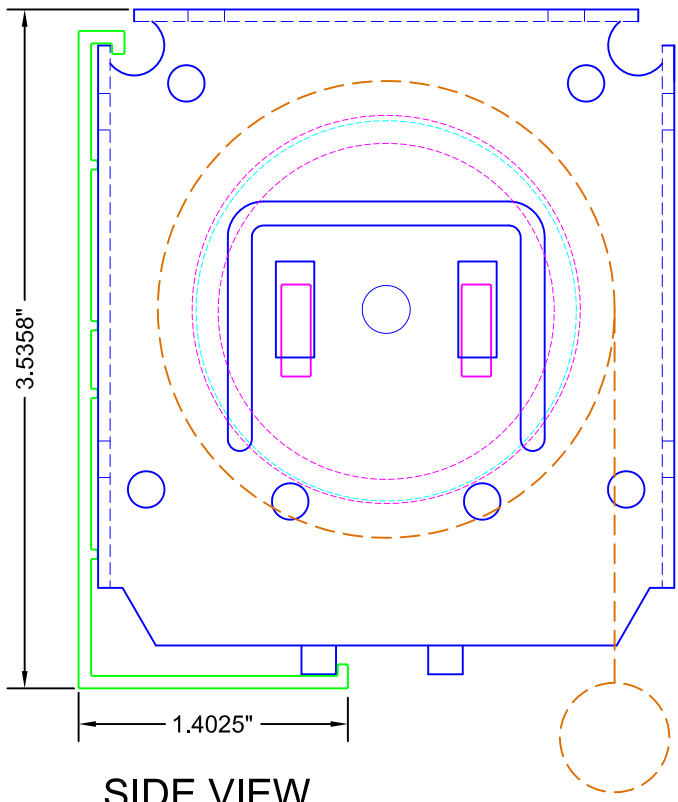

TOP VIEW

SIDE VIEW

FRONT VIEW

LEGEND

- 3" BRACKET
- ALTUS 40 MOTOR
- 3" BOTTOM FASCIA
- 2" ALUMINUM TUBE
- - - FABRIC W/ BOTTOM RAIL

3117 NW 25th Ave, Phone: 954.974.0525
 Pompano Beach, FL 33069 Fax: 954.974.0529

DESCRIPTION:

**ALTUS40
 MOTORIZED SHADE**

*SHOWN ON 3" BOTTOM FASCIA SYSTEM

SCALE: 1" = 1"

DATE: 7/10/2012

SHEET NO:

R-11.4