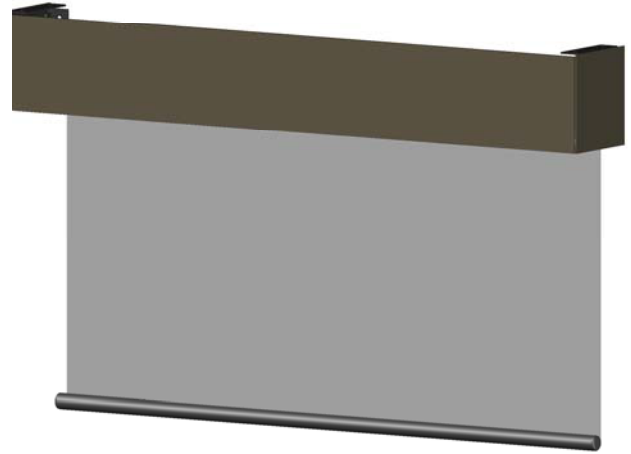

TOP VIEW

SIDE VIEW

FRONT VIEW

LEGEND

- 3" BRACKET
- ALTUS 40 MOTOR
- 3" BOTTOM FASCIA
- 2" ALUMINUM TUBE
- - - FABRIC W/ BOTTOM RAIL

3117 NW 25th Ave, Phone: 954.974.0525
 Pompano Beach, FL 33069 Fax: 954.974.0529

DESCRIPTION:

**ALTUS40
 MOTORIZED SHADE**

*SHOWN ON 3" BOTTOM FASCIA SYSTEM

SCALE: 1" = 1"

DATE: 7/10/2012

SHEET NO:

R-11.4