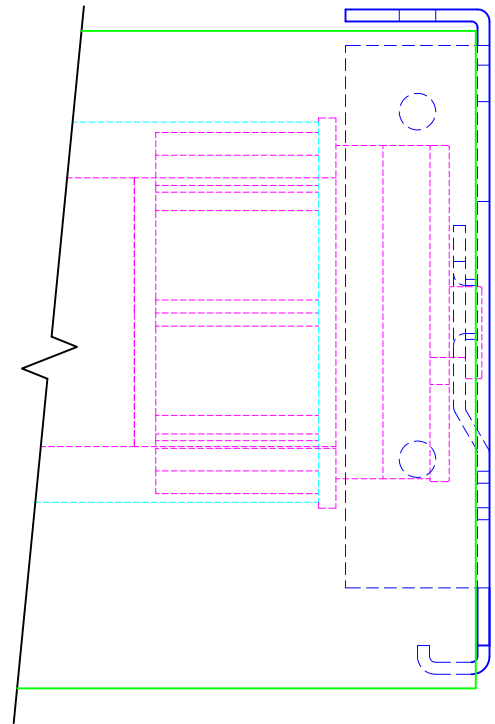

TOP VIEW

SIDE VIEW

FRONT VIEW

LEGEND

- 3" BRACKET
- ALTUS 40 MOTOR
- 3" BOTTOM FASCIA
- 2" ALUMINUM TUBE
- - - FABRIC W/ BOTTOM RAIL

3117 NW 25th Ave, Phone: 954.974.0525
 Pompano Beach, FL 33069 Fax: 954.974.0529

DESCRIPTION:

**ALTUS40
 MOTORIZED SHADE**

*SHOWN ON 3" BOTTOM FASCIA SYSTEM

SCALE: 1" = 1"

DATE: 7/10/2012

SHEET NO:

R-11.4