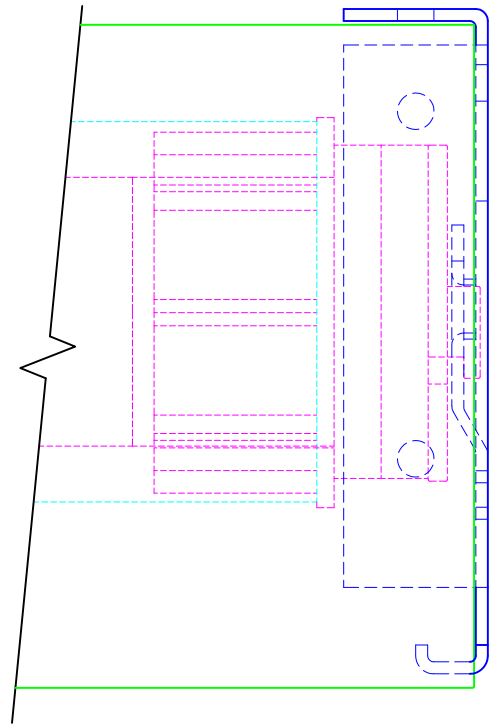

TOP VIEW

SIDE VIEW

FRONT VIEW

LEGEND

- 3" BRACKET
- ALTUS 40 MOTOR
- 3" ROUND FASCIA
- 2" ALUMINUM TUBE
- - - FABRIC W/ BOTTOM RAIL

3117 NW 25th Ave, Phone: 954.974.0525
 Pompano Beach, FL 33069 Fax: 954.974.0529

DESCRIPTION:

**ALTUS40
 MOTORIZED SHADE**

*SHOWN ON 3" ROUND FASCIA SYSTEM

SCALE: 1" = 1"

DATE: 7/10/2012

SHEET NO:

R-11.6