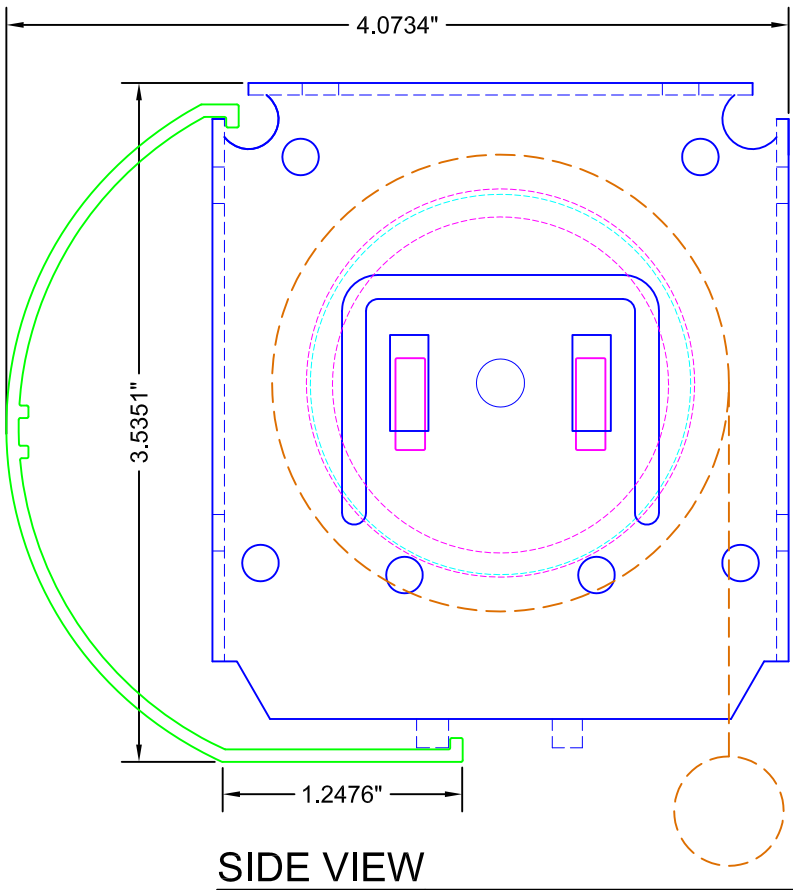

TOP VIEW

SIDE VIEW

FRONT VIEW

LEGEND

- 3" BRACKET
- ALTUS 40 MOTOR
- 3" ROUND FASCIA
- 2" ALUMINUM TUBE
- - - FABRIC W/ BOTTOM RAIL

3117 NW 25th Ave, Phone: 954.974.0525
 Pompano Beach, FL 33069 Fax: 954.974.0529

DESCRIPTION:

**ALTUS40
 MOTORIZED SHADE**

*SHOWN ON 3" ROUND FASCIA SYSTEM

SCALE: 1" = 1"

DATE: 7/10/2012

SHEET NO:

R-11.6