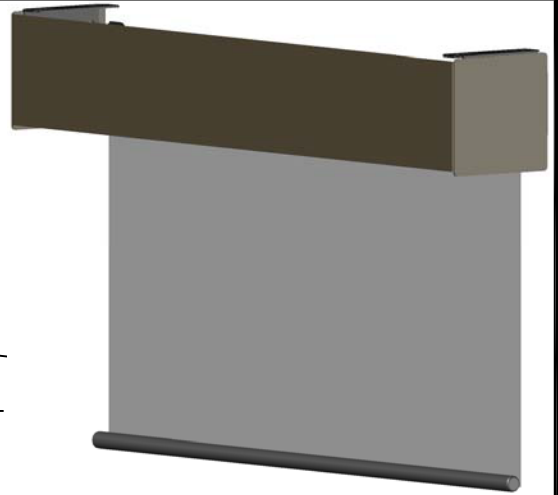

TOP VIEW

SIDE VIEW

FRONT VIEW

**LEGEND**

- 4" BRACKET
- ALTUS 40 MOTOR
- 4" SQUARE FASCIA
- 2" ALUMINUM TUBE
- - - FABRIC W/ BOTTOM RAIL

3117 NW 25th Ave, Phone: 954.974.0525  
 Pompano Beach, FL 33069 Fax: 954.974.0529

DESCRIPTION:

**ALTUS40  
 MOTORIZED SHADE**

\*SHOWN ON 4" SQUARE FASCIA SYSTEM

SCALE: 1" = 1"

DATE: 7/10/2012

SHEET NO:

**R-11.7**