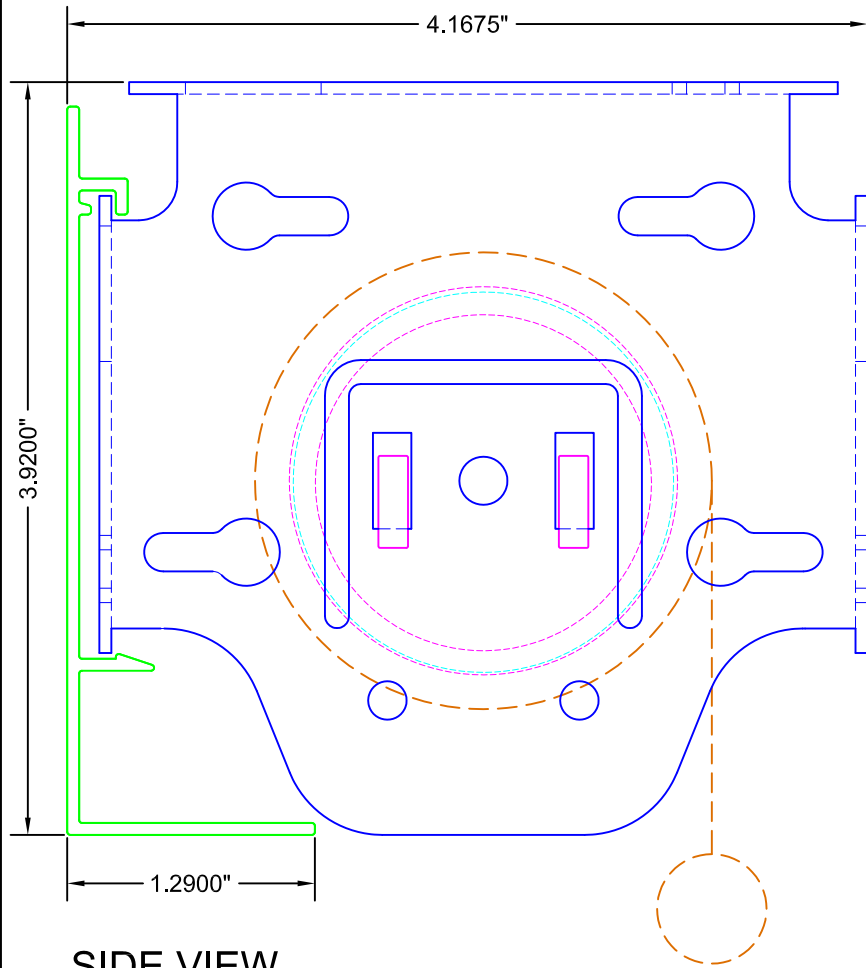

TOP VIEW

SIDE VIEW

FRONT VIEW

**LEGEND**

- 4" BRACKET
- ALTUS 40 MOTOR
- 4" SQUARE FASCIA
- 2" ALUMINUM TUBE
- - - FABRIC W/ BOTTOM RAIL

3117 NW 25th Ave, Phone: 954.974.0525  
 Pompano Beach, FL 33069 Fax: 954.974.0529

DESCRIPTION:

**ALTUS40  
 MOTORIZED SHADE**

\*SHOWN ON 4" SQUARE FASCIA SYSTEM

SCALE: 1" = 1"

DATE: 7/10/2012

SHEET NO:

**R-11.7**