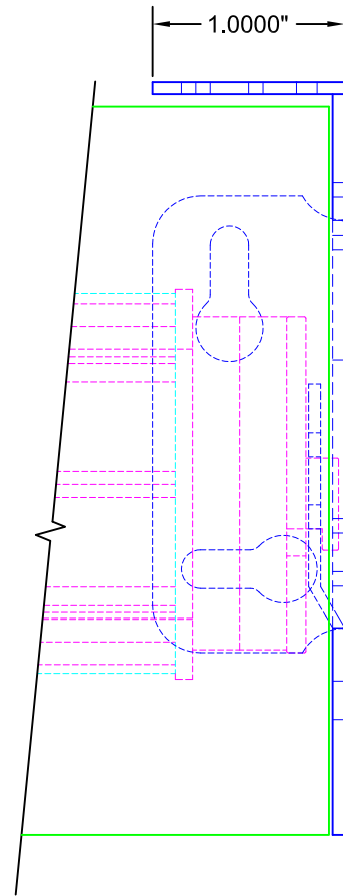

TOP VIEW

SIDE VIEW

FRONT VIEW

**LEGEND**

- 4" BRACKET
- ALTUS 40 MOTOR
- 4" SQUARE FASCIA
- 2" ALUMINUM TUBE
- - - FABRIC W/ BOTTOM RAIL

3117 NW 25th Ave, Phone: 954.974.0525  
 Pompano Beach, FL 33069 Fax: 954.974.0529

DESCRIPTION:

**ALTUS40  
 MOTORIZED SHADE**

\*SHOWN ON 4" SQUARE FASCIA SYSTEM

SCALE: 1" = 1"

DATE: 7/10/2012

SHEET NO:

**R-11.7**