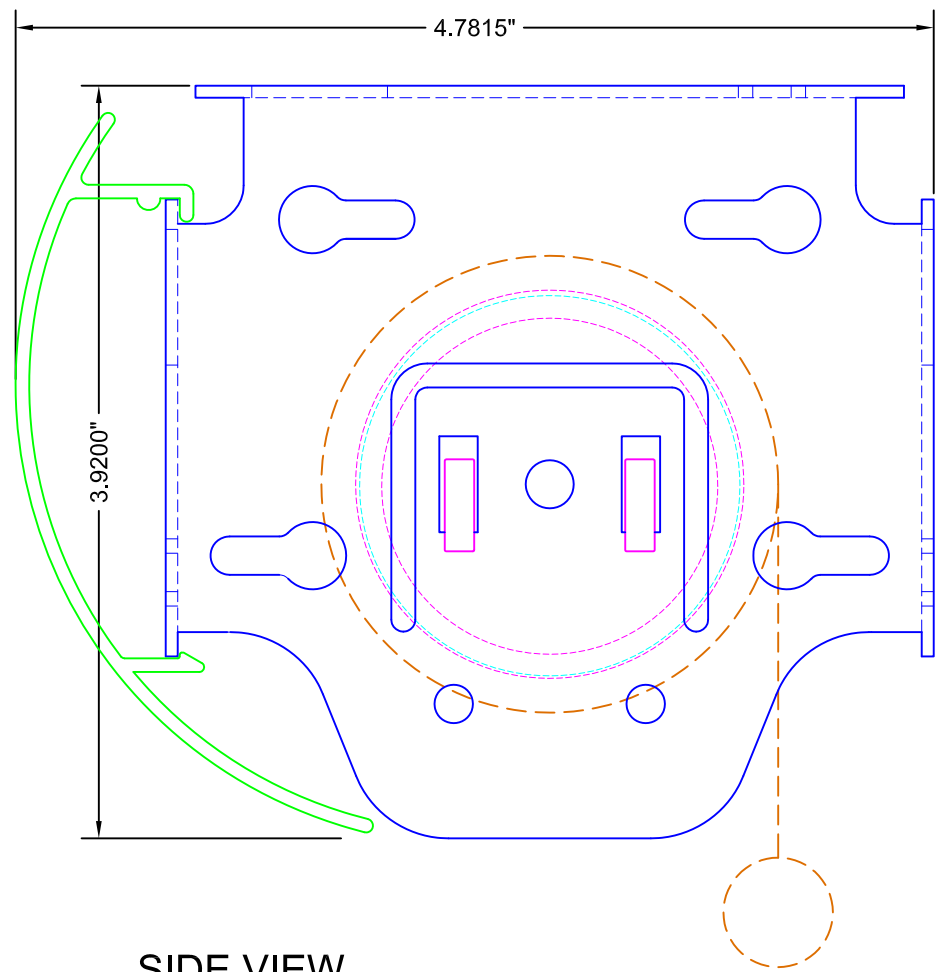

TOP VIEW

SIDE VIEW

FRONT VIEW

LEGEND	
	4" BRACKET
	ALTUS 40 MOTOR
	4" ROUND FASCIA
	2" ALUMINUM TUBE
	FABRIC W/ BOTTOM RAIL

3117 NW 25th Ave, Phone: 954.974.0525  
 Pompano Beach, FL 33069 Fax: 954.974.0529

DESCRIPTION:  
**ALTUS40  
 MOTORIZED SHADE**  
 \*SHOWN ON 4" ROUND FASCIA SYSTEM

SCALE: 1" = 1"  
 DATE: 7/10/2012  
 SHEET NO:  
**R-11.8**