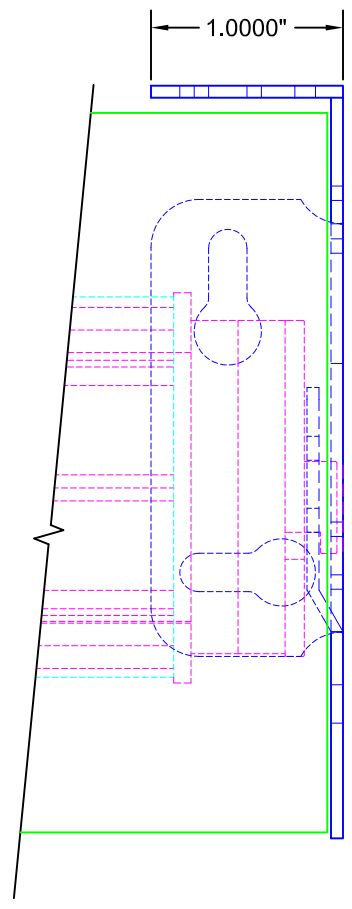

TOP VIEW

SIDE VIEW

FRONT VIEW

LEGEND	
	4" BRACKET
	ALTUS 40 MOTOR
	4" ROUND FASCIA
	2" ALUMINUM TUBE
	FABRIC W/ BOTTOM RAIL

3117 NW 25th Ave, Phone: 954.974.0525  
 Pompano Beach, FL 33069 Fax: 954.974.0529

DESCRIPTION:  
**ALTUS40  
 MOTORIZED SHADE**  
 \*SHOWN ON 4" ROUND FASCIA SYSTEM

SCALE: 1" = 1"  
 DATE: 7/10/2012  
 SHEET NO:  
**R-11.8**