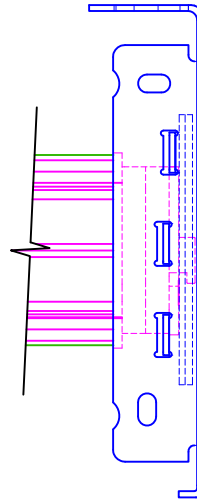

TOP VIEW

SIDE VIEW

FRONT VIEW

LEGEND

- 5" BRACKET
- ALTUS 40 MOTOR
- 5" FASCIA
- 2" ALUMINUM TUBE
- FABRIC W/ BOTTOM RAIL

3117 NW 25th Ave, Phone: 954.974.0525
 Pompano Beach, FL 33069 Fax: 954.974.0529

DESCRIPTION:

**ALTUS40
 MOTORIZED SHADE**

*SHOWN ON 5" SINGLE SHADE W/ FASCIA

SCALE: 6" = 1'-0"

DATE: 7/10/2012

SHEET NO:

R-11.9