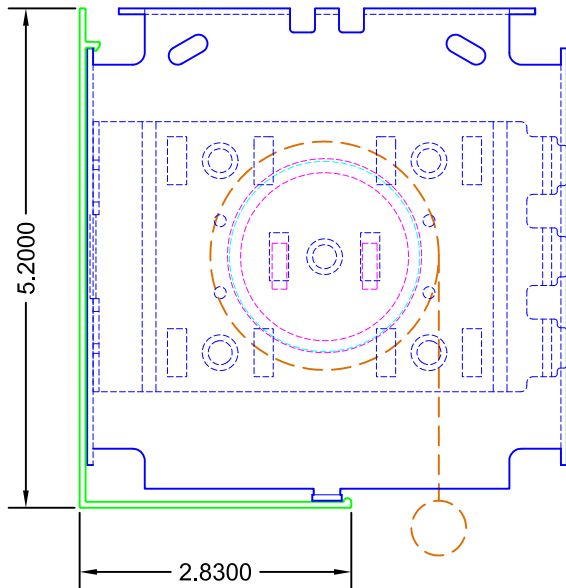

TOP VIEW

SIDE VIEW

FRONT VIEW

LEGEND

- 5" BRACKET
- ALTUS 40 MOTOR
- 5" FASCIA
- 2" ALUMINUM TUBE
- FABRIC W/ BOTTOM RAIL

3117 NW 25th Ave, Phone: 954.974.0525
 Pompano Beach, FL 33069 Fax: 954.974.0529

DESCRIPTION:

**ALTUS40
 MOTORIZED SHADE**

*SHOWN ON 5" SINGLE SHADE W/ FASCIA

SCALE: 6" = 1'-0"

DATE: 7/10/2012

SHEET NO:

R-11.9