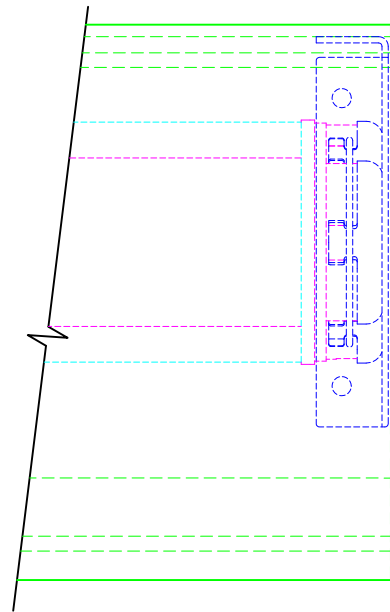

TOP VIEW

SIDE VIEW

FRONT VIEW

LEGEND

- LT50 4" BRACKET
- ALTUS 50 MOTOR
- 6" CONTRACT SERIES HEADBOX
- 2.5" ALUMINUM TUBE
- - - FABRIC W/ BOTTOM RAIL

3117 NW 25th Ave, Phone: 954.974.0525
 Pompano Beach, FL 33069 Fax: 954.974.0529

DESCRIPTION:

**ALTUS 50
 MOTORIZED SHADE**

*SHOWN WITH 6" CONTRACT SERIES SYSTEM

SCALE: 6" = 1'-0"

DATE: 7/5/2012

SHEET NO:

R-12.3