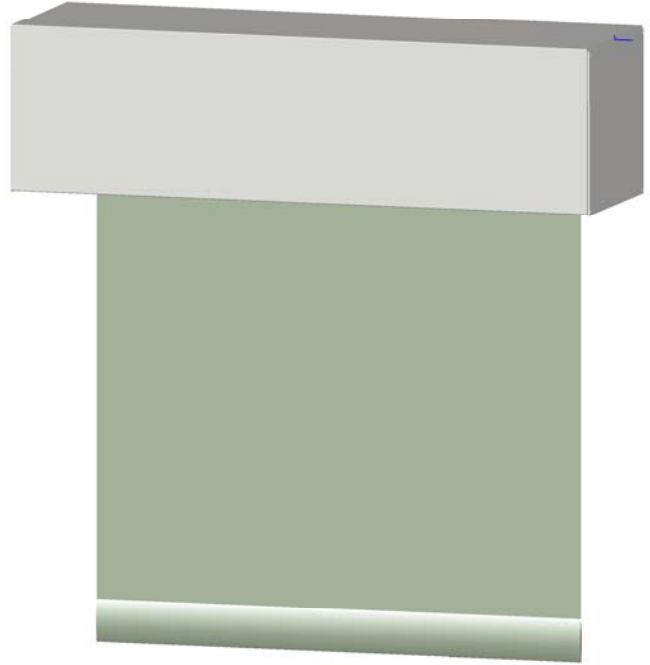

TOP VIEW

SIDE VIEW

FRONT VIEW

LEGEND

- LT50 4" BRACKET
- ALTUS 50 MOTOR
- 6" CONTRACT SERIES HEADBOX
- 2.5" ALUMINUM TUBE
- - - FABRIC W/ BOTTOM RAIL

3117 NW 25th Ave, Phone: 954.974.0525
 Pompano Beach, FL 33069 Fax: 954.974.0529

DESCRIPTION:

**ALTUS 50
 MOTORIZED SHADE**

*SHOWN WITH 6" CONTRACT SERIES SYSTEM

SCALE: 6" = 1'-0"

DATE: 7/5/2012

SHEET NO:

R-12.3