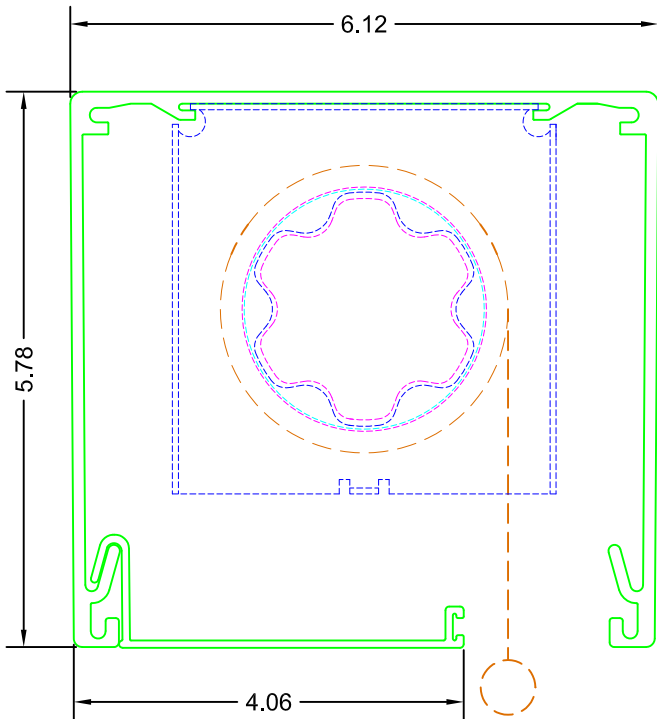

TOP VIEW

SIDE VIEW

FRONT VIEW

LEGEND

- LT50 4" BRACKET
- ALTUS 50 MOTOR
- 6" CONTRACT SERIES HEADBOX
- 2.5" ALUMINUM TUBE
- - - FABRIC W/ BOTTOM RAIL

3117 NW 25th Ave, Phone: 954.974.0525
 Pompano Beach, FL 33069 Fax: 954.974.0529

DESCRIPTION:

**ALTUS 50
 MOTORIZED SHADE**

*SHOWN WITH 6" CONTRACT SERIES SYSTEM

SCALE: 6" = 1'-0"

DATE: 7/5/2012

SHEET NO:

R-12.3