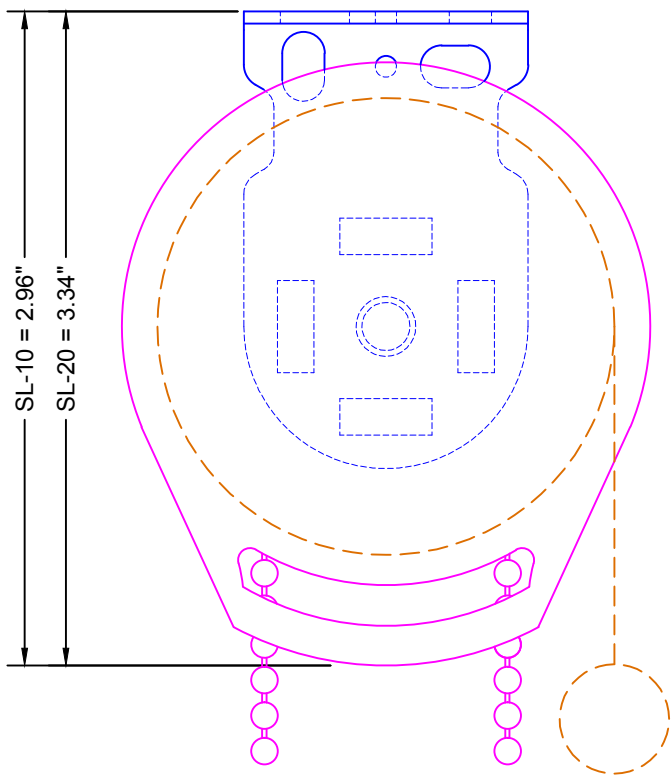

TOP VIEW

SIDE VIEW

FRONT VIEW

LEGEND	
	LEGACY BRACKET
	SL-20 CLUTCH
	FABRIC W/ BOTTOM RAIL

3117 NW 25th Ave, Phone: 954.974.0525
 Pompano Beach, FL 33069 Fax: 954.974.0529

DESCRIPTION:

LEGACY SYSTEM W/ 1.5" BRACKET

SCALE: 1" = 1"

DATE: 4/2/2012

SHEET NO:

R-1.1