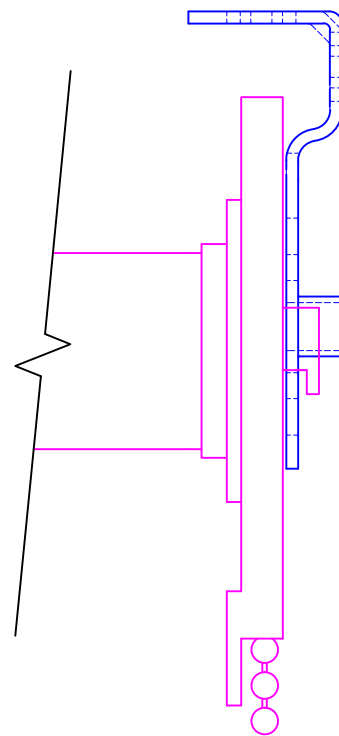

TOP VIEW

SIDE VIEW

FRONT VIEW

LEGEND	
	LEGACY BRACKET
	SL-20 CLUTCH
	FABRIC W/ BOTTOM RAIL

3117 NW 25th Ave, Phone: 954.974.0525
 Pompano Beach, FL 33069 Fax: 954.974.0529

DESCRIPTION:

LEGACY SYSTEM W/ 1.5" BRACKET

SCALE: 1" = 1"

DATE: 4/2/2012

SHEET NO:

R-1.1