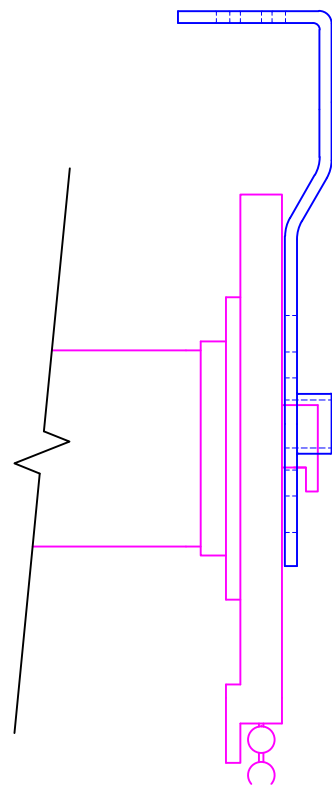

TOP VIEW

SIDE VIEW

FRONT VIEW

LEGEND	
	LEGACY BRACKET
	SL-20 CLUTCH
	FABRIC W/ BOTTOM RAIL

3117 NW 25th Ave, Phone: 954.974.0525
 Pompano Beach, FL 33069 Fax: 954.974.0529

DESCRIPTION:

LEGACY SYSTEM W/ 2" BRACKET

SCALE: 1" = 1"

DATE: 4/2/2012

SHEET NO:

R-1.2