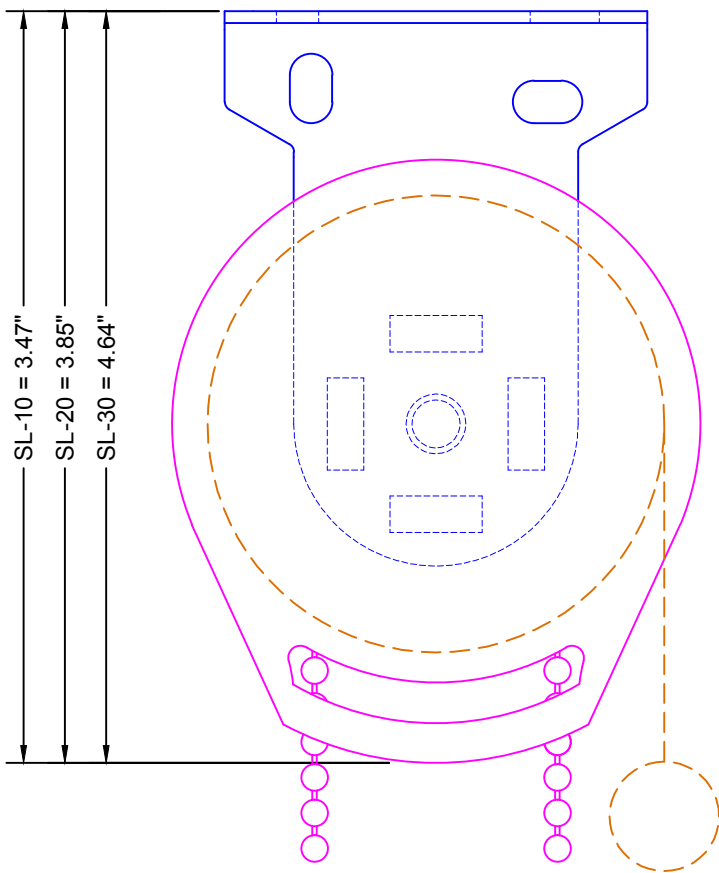

TOP VIEW

SIDE VIEW

FRONT VIEW

LEGEND	
	LEGACY BRACKET
	SL-20 CLUTCH
	FABRIC W/ BOTTOM RAIL

3117 NW 25th Ave, Phone: 954.974.0525
 Pompano Beach, FL 33069 Fax: 954.974.0529

DESCRIPTION:

LEGACY SYSTEM W/ 2" BRACKET

SCALE: 1" = 1"

DATE: 4/2/2012

SHEET NO:

R-1.2