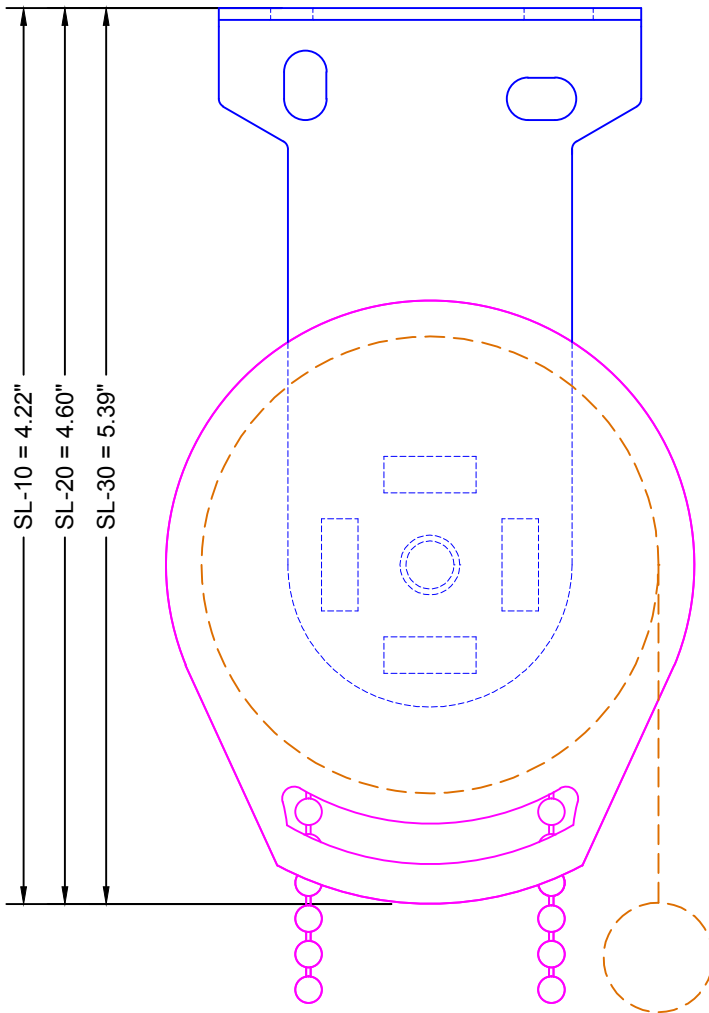

TOP VIEW

SIDE VIEW

FRONT VIEW

LEGEND	
	LEGACY BRACKET
	SL-20 CLUTCH
	FABRIC W/ BOTTOM RAIL

3117 NW 25th Ave,
Pompano Beach, FL 33069

Phone: 954.974.0525
Fax: 954.974.0529

DESCRIPTION:

LEGACY SYSTEM W/ 2.875" BRACKET

SCALE: 1" = 1"

DATE: 4/2/2012

SHEET NO:

R-1.3