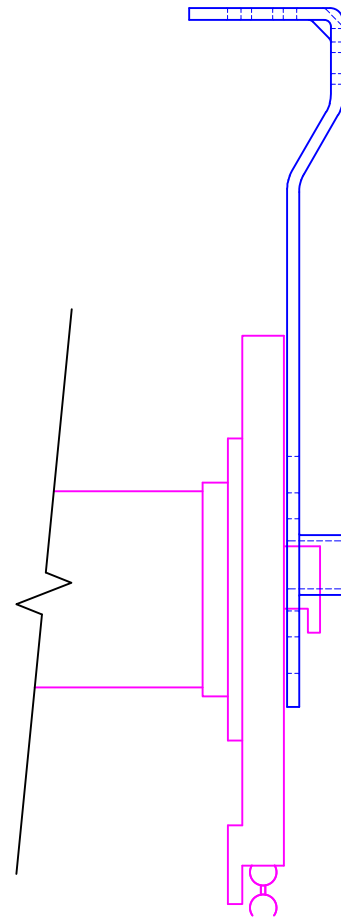

TOP VIEW

SIDE VIEW

FRONT VIEW

LEGEND	
	LEGACY BRACKET
	SL-20 CLUTCH
	FABRIC W/ BOTTOM RAIL

3117 NW 25th Ave,
Pompano Beach, FL 33069

Phone: 954.974.0525
Fax: 954.974.0529

DESCRIPTION:

LEGACY SYSTEM W/ 2.875" BRACKET

SCALE: 1" = 1"

DATE: 4/2/2012

SHEET NO:

R-1.3