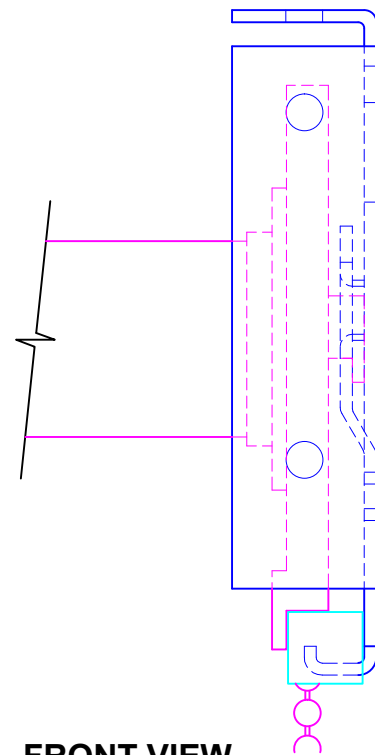

TOP VIEW

SIDE VIEW

FRONT VIEW

LEGEND

- 3" BRACKET
- SL-20 CLUTCH
- 3" BOTTOM FASCIA
- CHAIN DIVERTER
- FABRIC W/ BOTTOM RAIL

3117 NW 25th Ave, Phone: 954.974.0525
 Pompano Beach, FL 33069 Fax: 954.974.0529

DESCRIPTION:

3" BOTTOM FASCIA SYSTEM

SCALE: 1" = 1"

DATE: 4/2/2012

SHEET NO:

R-2.1