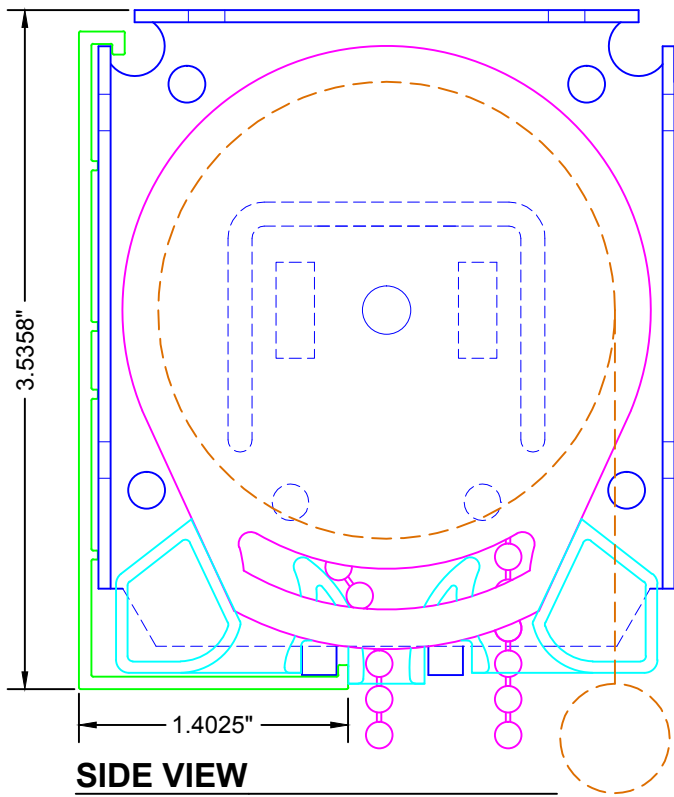

TOP VIEW

SIDE VIEW

FRONT VIEW

LEGEND

- 3" BRACKET
- SL-20 CLUTCH
- 3" BOTTOM FASCIA
- CHAIN DIVERTER
- FABRIC W/ BOTTOM RAIL

3117 NW 25th Ave, Phone: 954.974.0525
 Pompano Beach, FL 33069 Fax: 954.974.0529

DESCRIPTION:

3" BOTTOM FASCIA SYSTEM

SCALE: 1" = 1"

DATE: 4/2/2012

SHEET NO:

R-2.1