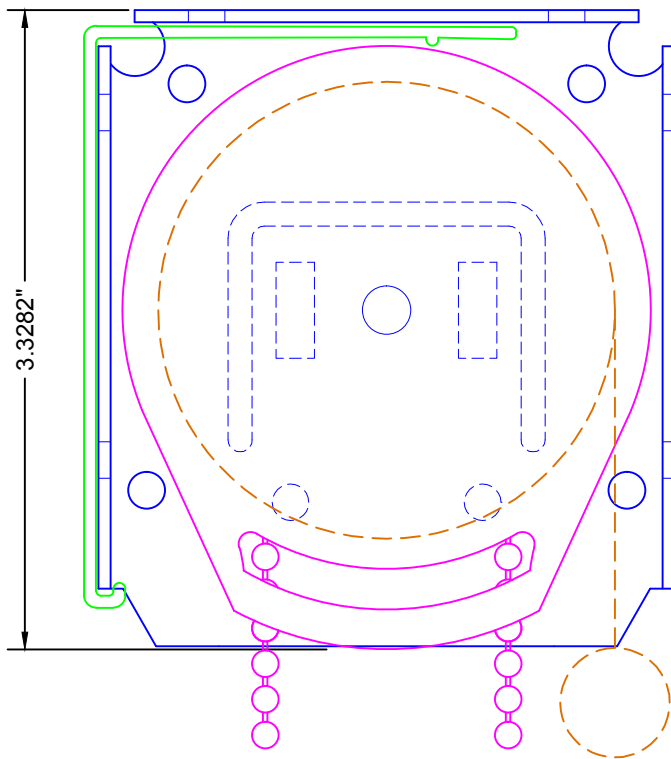

TOP VIEW

SIDE VIEW

FRONT VIEW

LEGEND	
	3" BRACKET
	SL-10/ SL-20 CLUTCH
	3" TOP FASCIA
	FABRIC W/ BOTTOM RAIL

3117 NW 25th Ave, Phone: 954.974.0525
 Pompano Beach, FL 33069 Fax: 954.974.0529

DESCRIPTION:

3" TOP FASCIA SYSTEM

SCALE: 1" = 1"

DATE: 4/2/2012

SHEET NO:

R-2.2