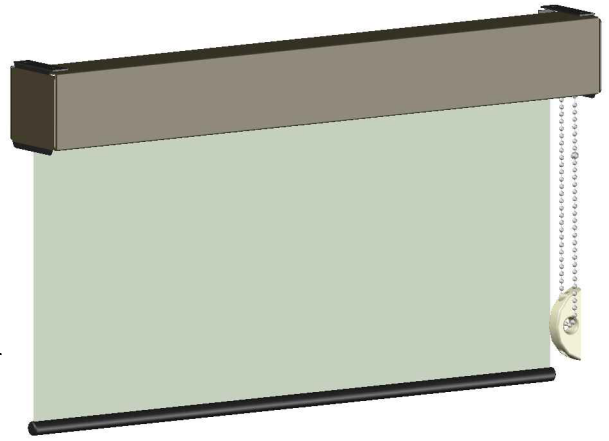

TOP VIEW

SIDE VIEW

FRONT VIEW

LEGEND	
	3" BRACKET
	SL-10/ SL-20 CLUTCH
	3" TOP FASCIA
	FABRIC W/ BOTTOM RAIL

3117 NW 25th Ave, Phone: 954.974.0525
 Pompano Beach, FL 33069 Fax: 954.974.0529

DESCRIPTION:

3" TOP FASCIA SYSTEM

SCALE: 1" = 1"

DATE: 4/2/2012

SHEET NO:

R-2.2