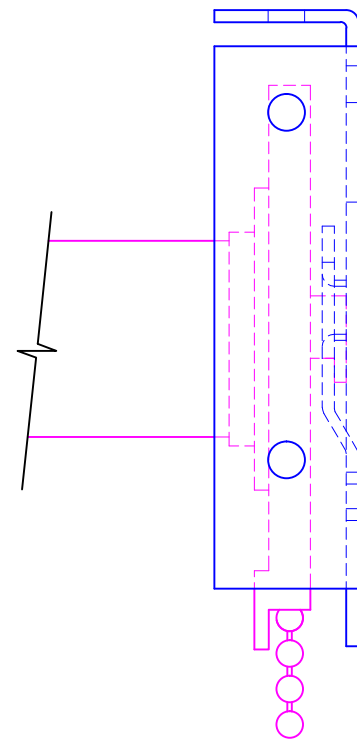

TOP VIEW

SIDE VIEW

FRONT VIEW

LEGEND	
	3" BRACKET
	SL-10/ SL-20 CLUTCH
	3" TOP FASCIA
	FABRIC W/ BOTTOM RAIL

3117 NW 25th Ave, Phone: 954.974.0525
 Pompano Beach, FL 33069 Fax: 954.974.0529

DESCRIPTION:

3" TOP FASCIA SYSTEM

SCALE: 1" = 1"

DATE: 4/2/2012

SHEET NO:

R-2.2