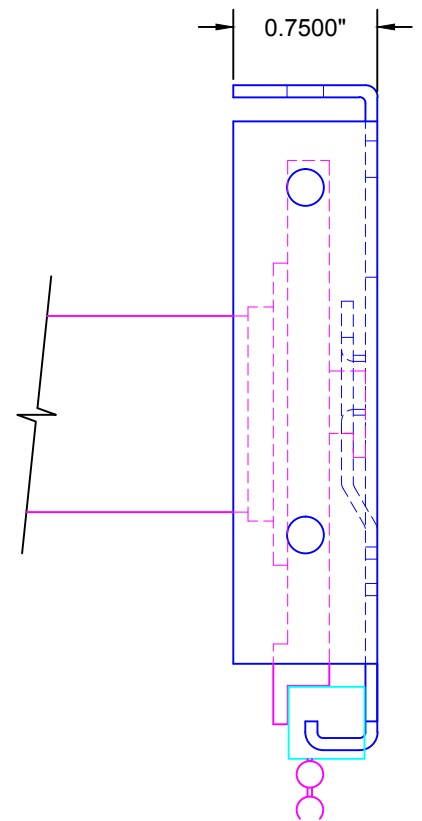

TOP VIEW

SIDE VIEW

FRONT VIEW

LEGEND	
	3" BRACKET
	SL-10/ SL-20 CLUTCH
	3" ROUND FASCIA
	CHAIN DIVERTER
	FABRIC W/ BOTTOM RAIL

3117 NW 25th Ave, Phone: 954.974.0525
 Pompano Beach, FL 33069 Fax: 954.974.0529

DESCRIPTION:

3" ROUND FASCIA SYSTEM

SCALE: 1" = 1"

DATE: 4/2/2012

SHEET NO:

R-2.3