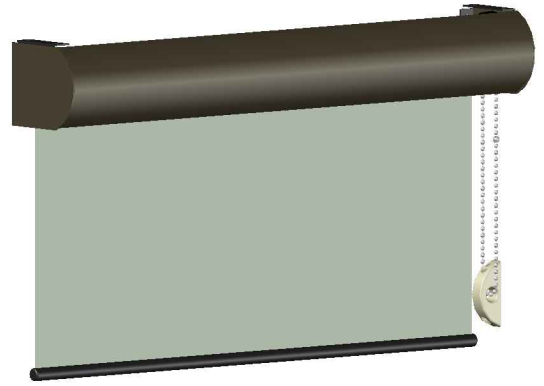

TOP VIEW

SIDE VIEW

FRONT VIEW

LEGEND	
	3" BRACKET
	SL-10/ SL-20 CLUTCH
	3" ROUND FASCIA
	CHAIN DIVERTER
	FABRIC W/ BOTTOM RAIL

3117 NW 25th Ave, Phone: 954.974.0525
 Pompano Beach, FL 33069 Fax: 954.974.0529

DESCRIPTION:

3" ROUND FASCIA SYSTEM

SCALE: 1" = 1"

DATE: 4/2/2012

SHEET NO:

R-2.3