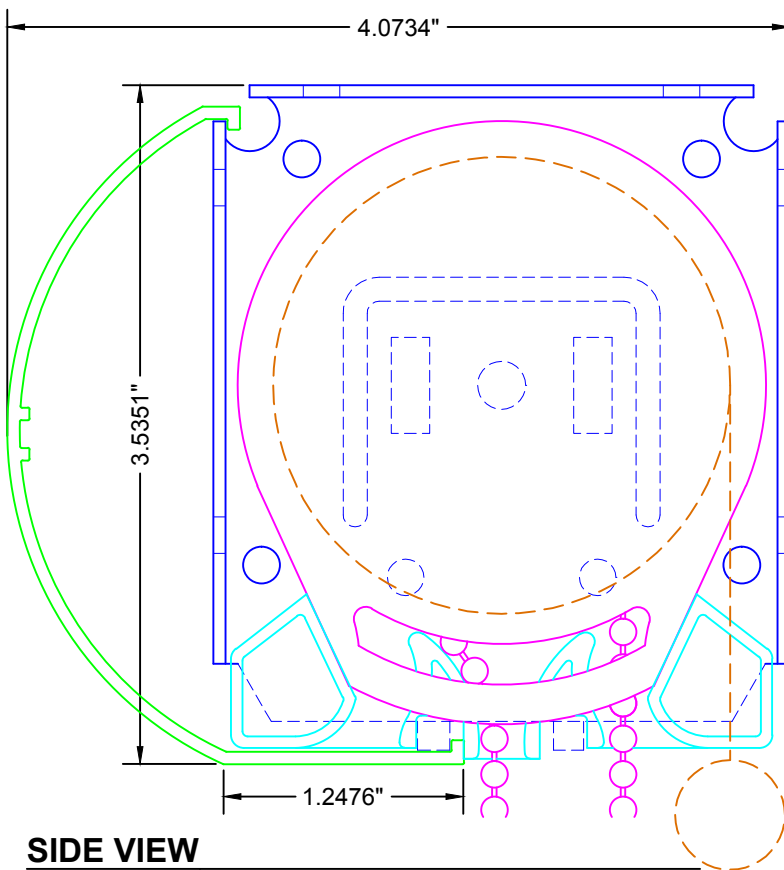

TOP VIEW

SIDE VIEW

FRONT VIEW

LEGEND	
	3" BRACKET
	SL-10/ SL-20 CLUTCH
	3" ROUND FASCIA
	CHAIN DIVERTER
	FABRIC W/ BOTTOM RAIL

3117 NW 25th Ave, Phone: 954.974.0525
 Pompano Beach, FL 33069 Fax: 954.974.0529

DESCRIPTION:

3" ROUND FASCIA SYSTEM

SCALE: 1" = 1"

DATE: 4/2/2012

SHEET NO:

R-2.3