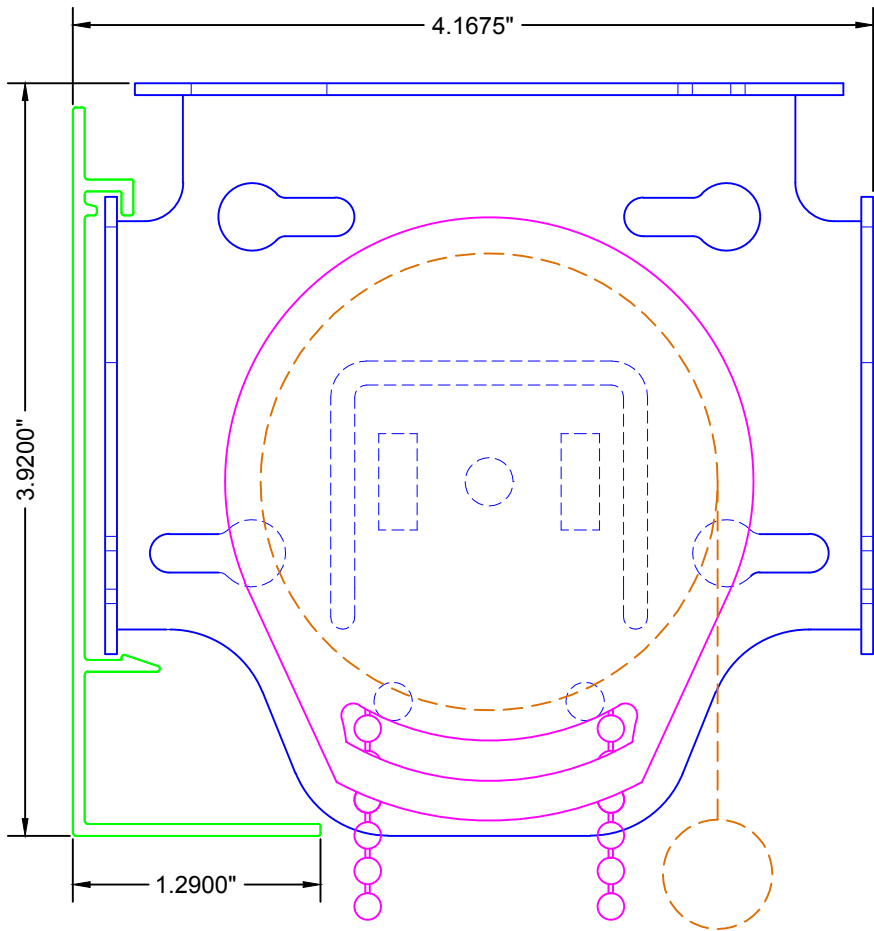

**TOP VIEW**

**SIDE VIEW**

**FRONT VIEW**

**LEGEND**

- 4" BRACKET
- 4" FASCIA
- SL-20 CLUTCH
- FABRIC W/ BOTTOM RAIL

3117 NW 25th Ave, Phone: 954.974.0525  
 Pompano Beach, FL 33069 Fax: 954.974.0529

DESCRIPTION:

**4" SQUARE  
 FASCIA SYSTEM**

SCALE: 1" = 1"

DATE: 4/2/2012

SHEET NO:

**R-3.1**