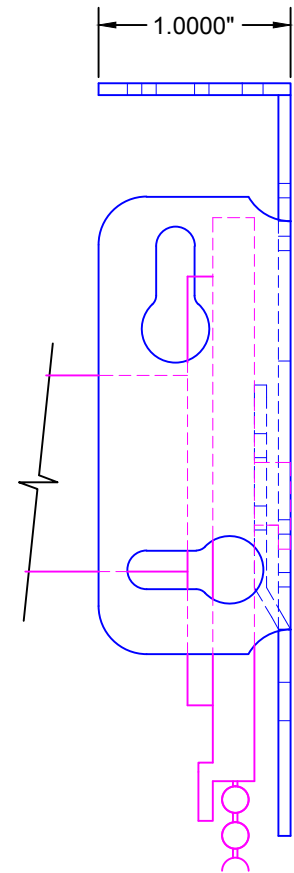

**TOP VIEW**

**SIDE VIEW**

**FRONT VIEW**

**LEGEND**

- 4" BRACKET
- 4" FASCIA
- SL-20 CLUTCH
- FABRIC W/ BOTTOM RAIL

3117 NW 25th Ave, Phone: 954.974.0525  
 Pompano Beach, FL 33069 Fax: 954.974.0529

DESCRIPTION:

**4" SQUARE  
 FASCIA SYSTEM**

SCALE: 1" = 1"

DATE: 4/2/2012

SHEET NO:

**R-3.1**