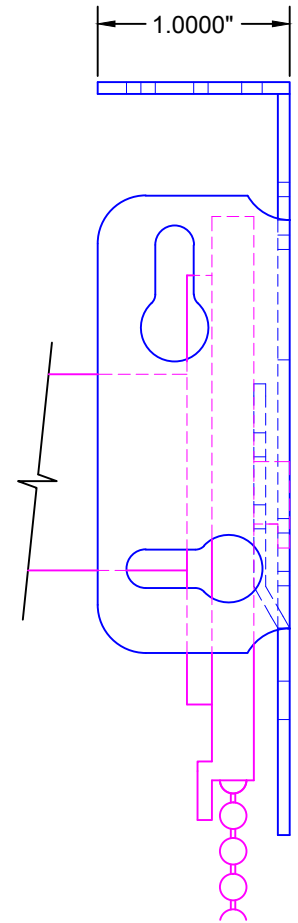

**TOP VIEW**

**SIDE VIEW**

**FRONT VIEW**

**LEGEND**

- 4" BRACKET
- 4" FASCIA
- SL-20 CLUTCH
- FABRIC W/ BOTTOM RAIL

3117 NW 25th Ave, Phone: 954.974.0525  
 Pompano Beach, FL 33069 Fax: 954.974.0529

DESCRIPTION:

**4" ROUND  
FASCIA SYSTEM**

SCALE: 1" = 1"

DATE: 4/2/2012

SHEET NO:

**R-3.2**