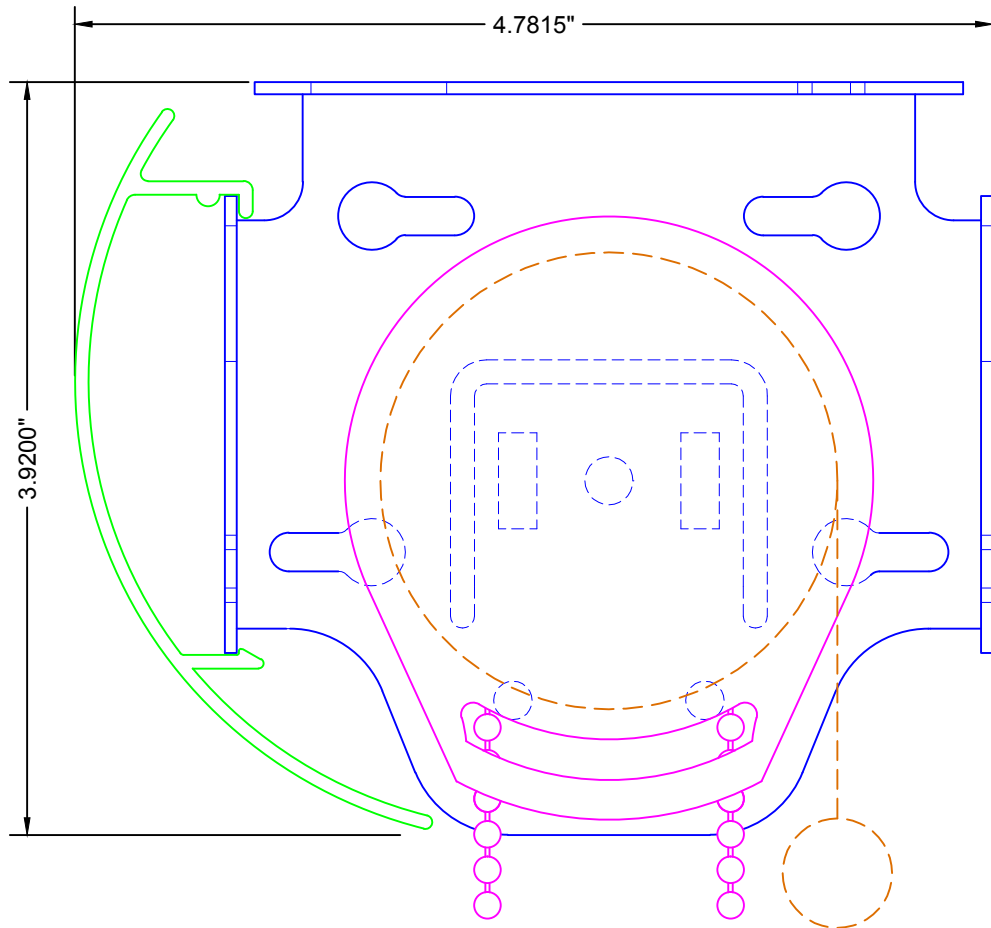

**TOP VIEW**

**SIDE VIEW**

**FRONT VIEW**

**LEGEND**

- 4" BRACKET
- 4" FASCIA
- SL-20 CLUTCH
- FABRIC W/ BOTTOM RAIL

3117 NW 25th Ave, Phone: 954.974.0525  
 Pompano Beach, FL 33069 Fax: 954.974.0529

DESCRIPTION:

**4" ROUND  
FASCIA SYSTEM**

SCALE: 1" = 1"

DATE: 4/2/2012

SHEET NO:

**R-3.2**