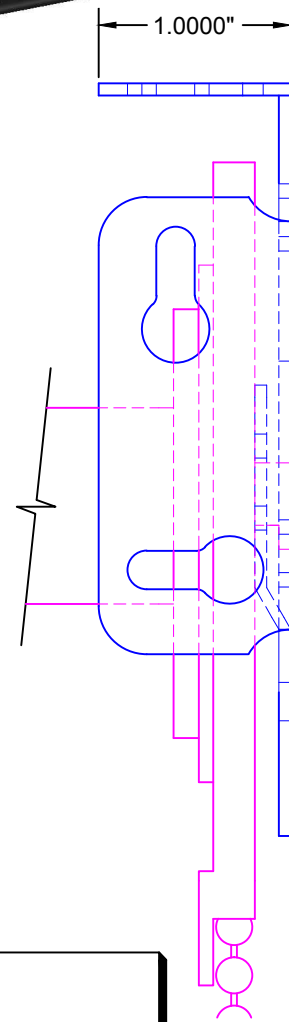

TOP VIEW

FRONT VIEW

NOTCH FASCIA @
CLUTCH END ONLY

LEGEND

- 4" BRACKET
- SL-30 CLUTCH
- 4" FASCIA
- - - FABRIC W/ BOTTOM RAIL

FRONT VIEW

3117 NW 25th Ave, Phone: 954.974.0525
Pompano Beach, FL 33069 Fax: 954.974.0529

DESCRIPTION:

**4" SQUARE FASCIA
SYSTEM - NOTCHED**

SCALE: 1" = 1"

DATE: 4/2/2012

SHEET NO:

R-3.3