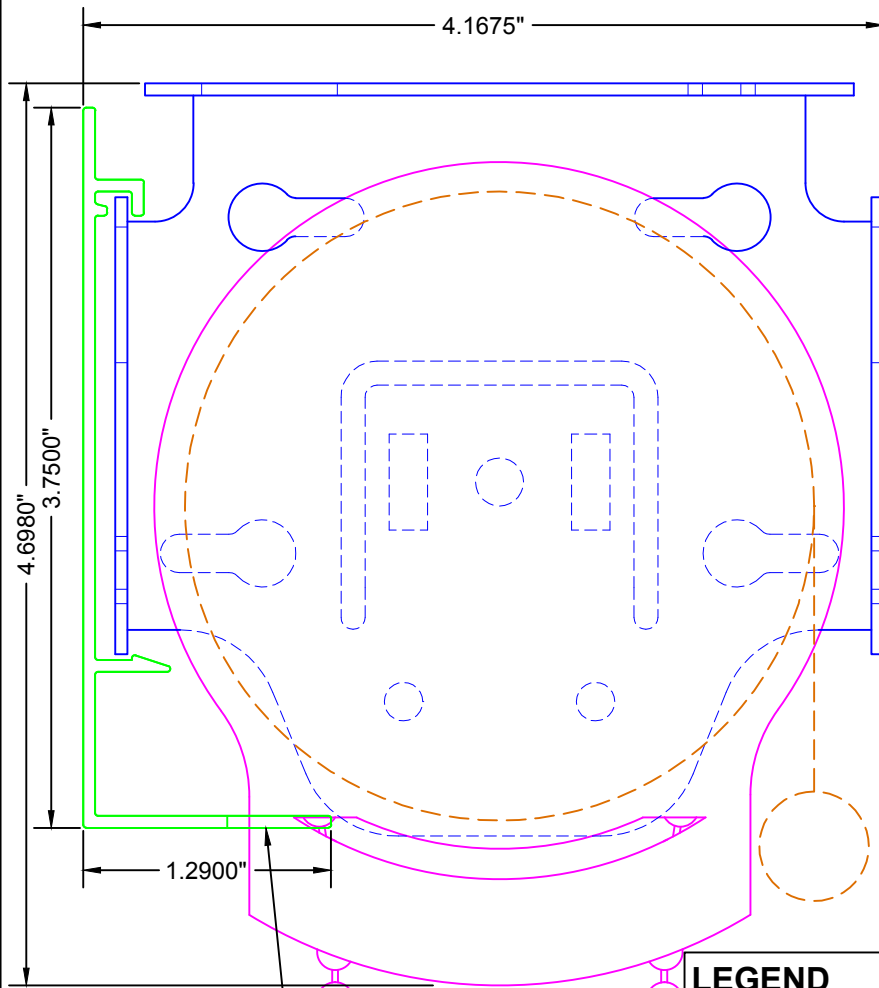

TOP VIEW

FRONT VIEW

NOTCH FASCIA @
CLUTCH END ONLY

LEGEND

- 4" BRACKET
- SL-30 CLUTCH
- 4" FASCIA
- - - FABRIC W/ BOTTOM RAIL

FRONT VIEW

3117 NW 25th Ave, Phone: 954.974.0525
Pompano Beach, FL 33069 Fax: 954.974.0529

DESCRIPTION:

**4" SQUARE FASCIA
SYSTEM - NOTCHED**

SCALE: 1" = 1"

DATE: 4/2/2012

SHEET NO:

R-3.3