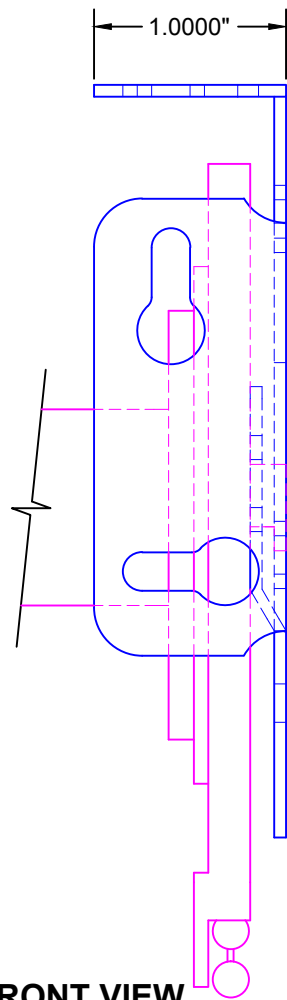

TOP VIEW

SIDE VIEW

FRONT VIEW

LEGEND

- 4" BRACKET
- 4" FASCIA
- SL-30 CLUTCH
- FABRIC W/ BOTTOM RAIL

3117 NW 25th Ave, Phone: 954.974.0525
 Pompano Beach, FL 33069 Fax: 954.974.0529

DESCRIPTION:

4" ROUND FASCIA SYSTEM - NOTCHED

SCALE: 1" = 1"

DATE: 4/2/2012

SHEET NO:

R-3.4