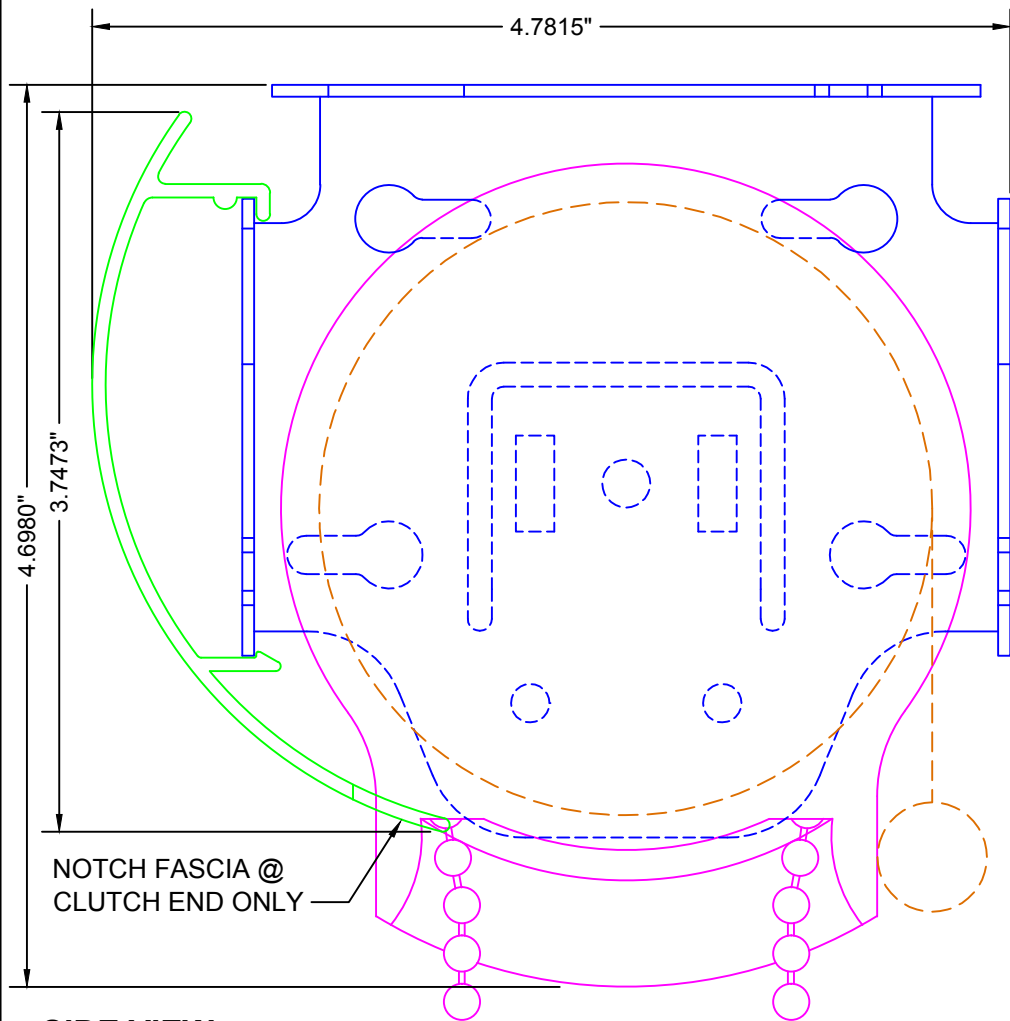

TOP VIEW

SIDE VIEW

FRONT VIEW

LEGEND

- 4" BRACKET
- 4" FASCIA
- SL-30 CLUTCH
- FABRIC W/ BOTTOM RAIL

3117 NW 25th Ave, Phone: 954.974.0525
 Pompano Beach, FL 33069 Fax: 954.974.0529

DESCRIPTION:

4" ROUND FASCIA SYSTEM - NOTCHED

SCALE: 1" = 1"

DATE: 4/2/2012

SHEET NO:

R-3.4