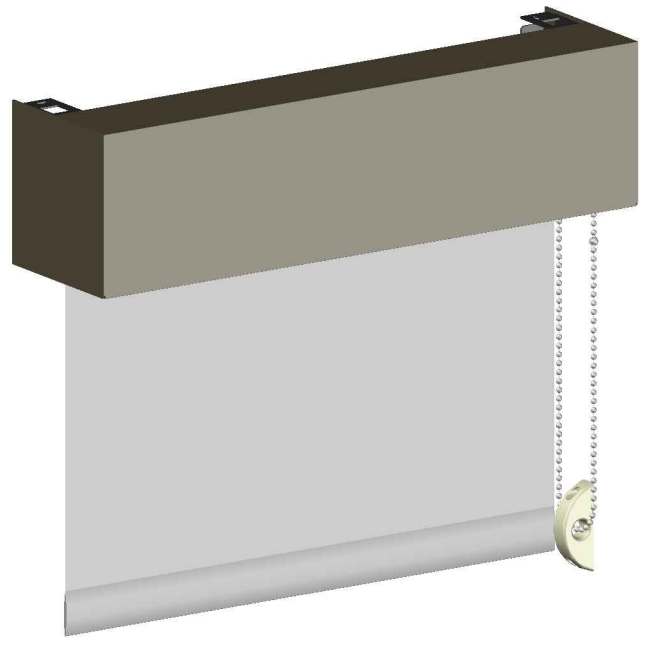

TOP VIEW

SIDE VIEW

FRONT VIEW

LEGEND	
	5" BRACKET
	SL-20/ SL-30 CLUTCH
	5" BOTTOM FASCIA
	CHAIN DIVERTER
	FABRIC W/ HEM BAR

3117 NW 25th Ave, Phone: 954.974.0525
 Pompano Beach, FL 33069 Fax: 954.974.0529

DESCRIPTION:
**5" FASCIA SYSTEM
 SINGLE SHADE**

SCALE: 6" = 1'-0"

DATE: 4/2/2012

SHEET NO:
R-4.1