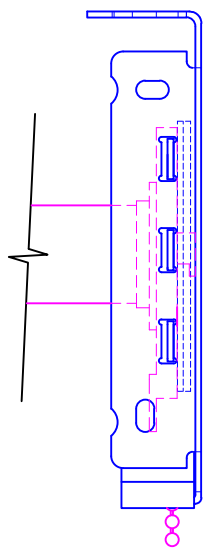

TOP VIEW

SIDE VIEW

FRONT VIEW

LEGEND	
	5" BRACKET
	SL-20/ SL-30 CLUTCH
	5" BOTTOM FASCIA
	CHAIN DIVERTER
	FABRIC W/ HEM BAR

3117 NW 25th Ave, Phone: 954.974.0525
 Pompano Beach, FL 33069 Fax: 954.974.0529

DESCRIPTION:
**5" FASCIA SYSTEM
 SINGLE SHADE**

SCALE: 6" = 1'-0"

DATE: 4/2/2012

SHEET NO:
R-4.1