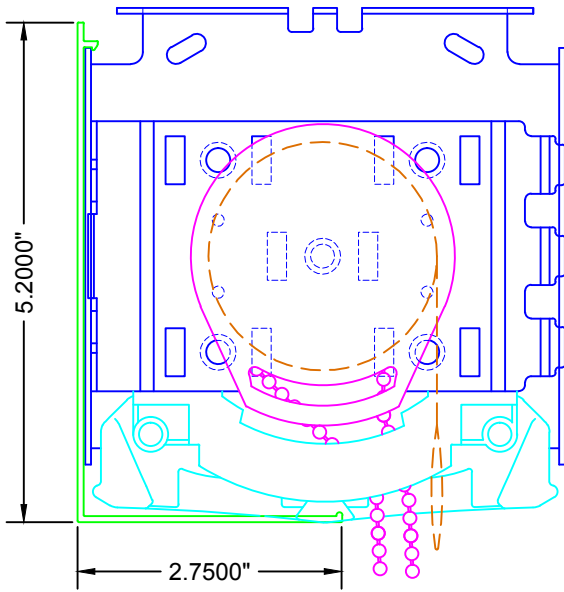

TOP VIEW

SIDE VIEW

FRONT VIEW

LEGEND	
	5" BRACKET
	SL-20/ SL-30 CLUTCH
	5" BOTTOM FASCIA
	CHAIN DIVERTER
	FABRIC W/ HEM BAR

3117 NW 25th Ave, Phone: 954.974.0525
 Pompano Beach, FL 33069 Fax: 954.974.0529

DESCRIPTION:
**5" FASCIA SYSTEM
 SINGLE SHADE**

SCALE: 6" = 1'-0"

DATE: 4/2/2012

SHEET NO:
R-4.1