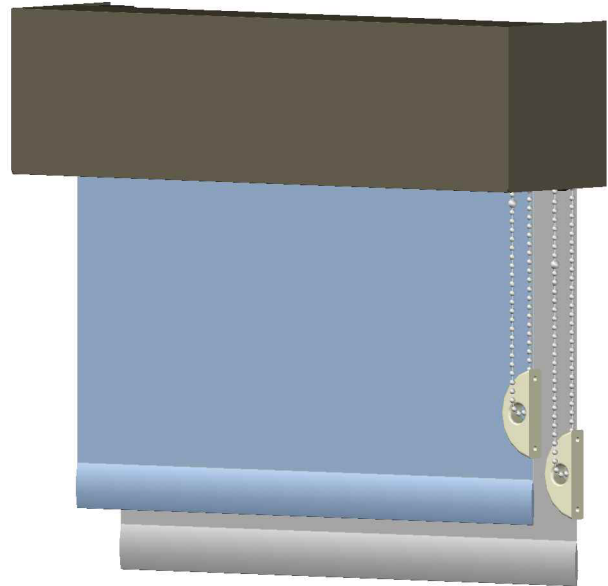

TOP VIEW

SIDE VIEW

FRONT VIEW

LEGEND

- 5" BRACKET
- SL-20 CLUTCH
- 5" BOTTOM FASCIA
- CHAIN DIVERTER
- - - FABRIC W/ HEM BAR

3117 NW 25th Ave, Phone: 954.974.0525
 Pompano Beach, FL 33069 Fax: 954.974.0529

DESCRIPTION:

**5" FASCIA SYSTEM
 DUAL SHADE**

SCALE: 6" = 1'-0"

DATE: 4/1/2012

SHEET NO:

R-4.2