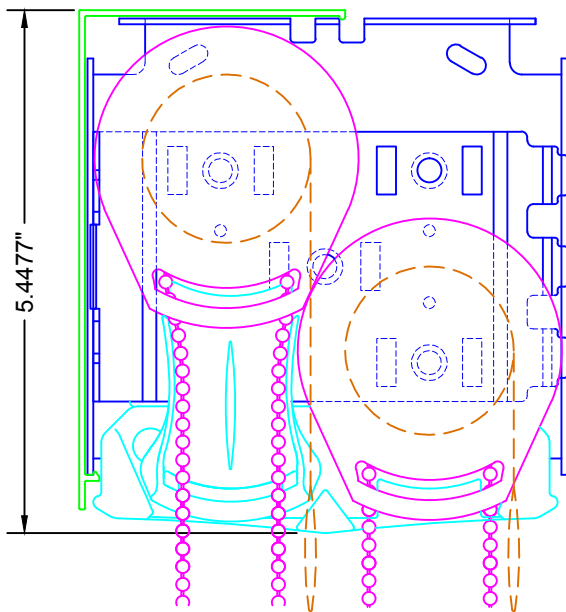

TOP VIEW

SIDE VIEW

FRONT VIEW

LEGEND

- 5" BRACKET
- SL-20 CLUTCH
- 5" BOTTOM FASCIA
- CHAIN DIVERTER
- - - FABRIC W/ HEM BAR

3117 NW 25th Ave, Phone: 954.974.0525
 Pompano Beach, FL 33069 Fax: 954.974.0529

DESCRIPTION:

**5" FASCIA SYSTEM
 DUAL SHADE**

SCALE: 6" = 1'-0"

DATE: 4/1/2012

SHEET NO:

R-4.2