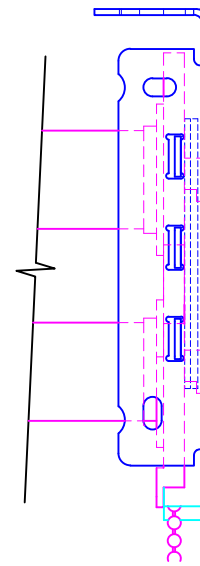

TOP VIEW

SIDE VIEW

FRONT VIEW

LEGEND

- 5" BRACKET
- SL-20 CLUTCH
- 5" BOTTOM FASCIA
- CHAIN DIVERTER
- - - FABRIC W/ HEM BAR

3117 NW 25th Ave, Phone: 954.974.0525
 Pompano Beach, FL 33069 Fax: 954.974.0529

DESCRIPTION:

**5" FASCIA SYSTEM
 DUAL SHADE**

SCALE: 6" = 1'-0"

DATE: 4/1/2012

SHEET NO:

R-4.2