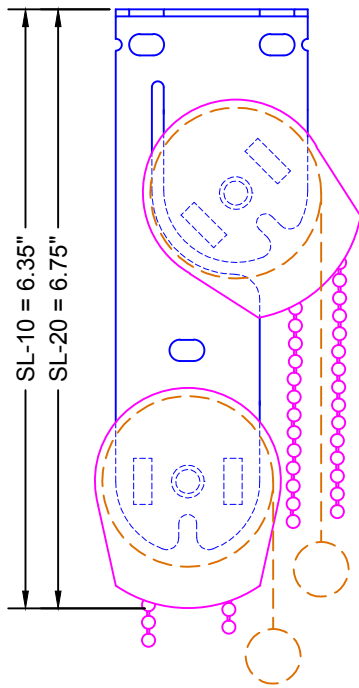

TOP VIEW

SIDE VIEW

FRONT VIEW

LEGEND

- LEGACY BRACKET
- SL-10 CLUTCH
- - - FABRIC W/ BOTTOM RAIL

3117 NW 25th Ave, Phone: 954.974.0525
 Pompano Beach, FL 33069 Fax: 954.974.0529

DESCRIPTION:

**VERTICAL DUAL
SHADE SYSTEM**

SCALE: 6" = 1'-0"

DATE: 4/2/2012

SHEET NO:

R-5.3