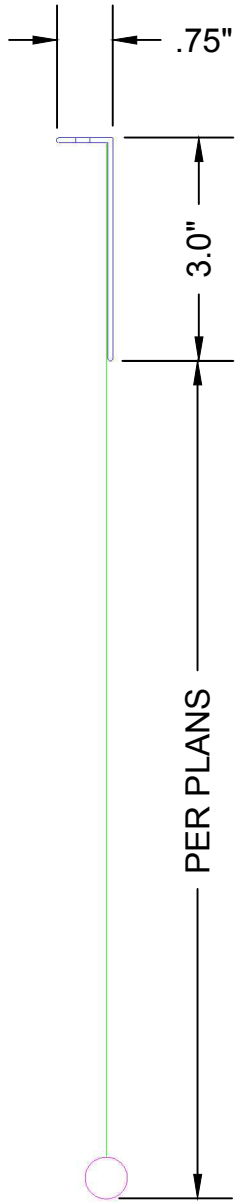

LEGEND

- ALUMINUM VALANCE
- BOTTOM RAIL
- FABRIC, PER PLANS

SIDE VIEW

ISOMETRIC VIEW

3117 NW 25th Ave, Phone: 954.974.0525
Pompano Beach, FL 33069 Fax: 954.974.0529

DESCRIPTION:

STATIONARY SHADE SYSTEM

SCALE: N.T.S.