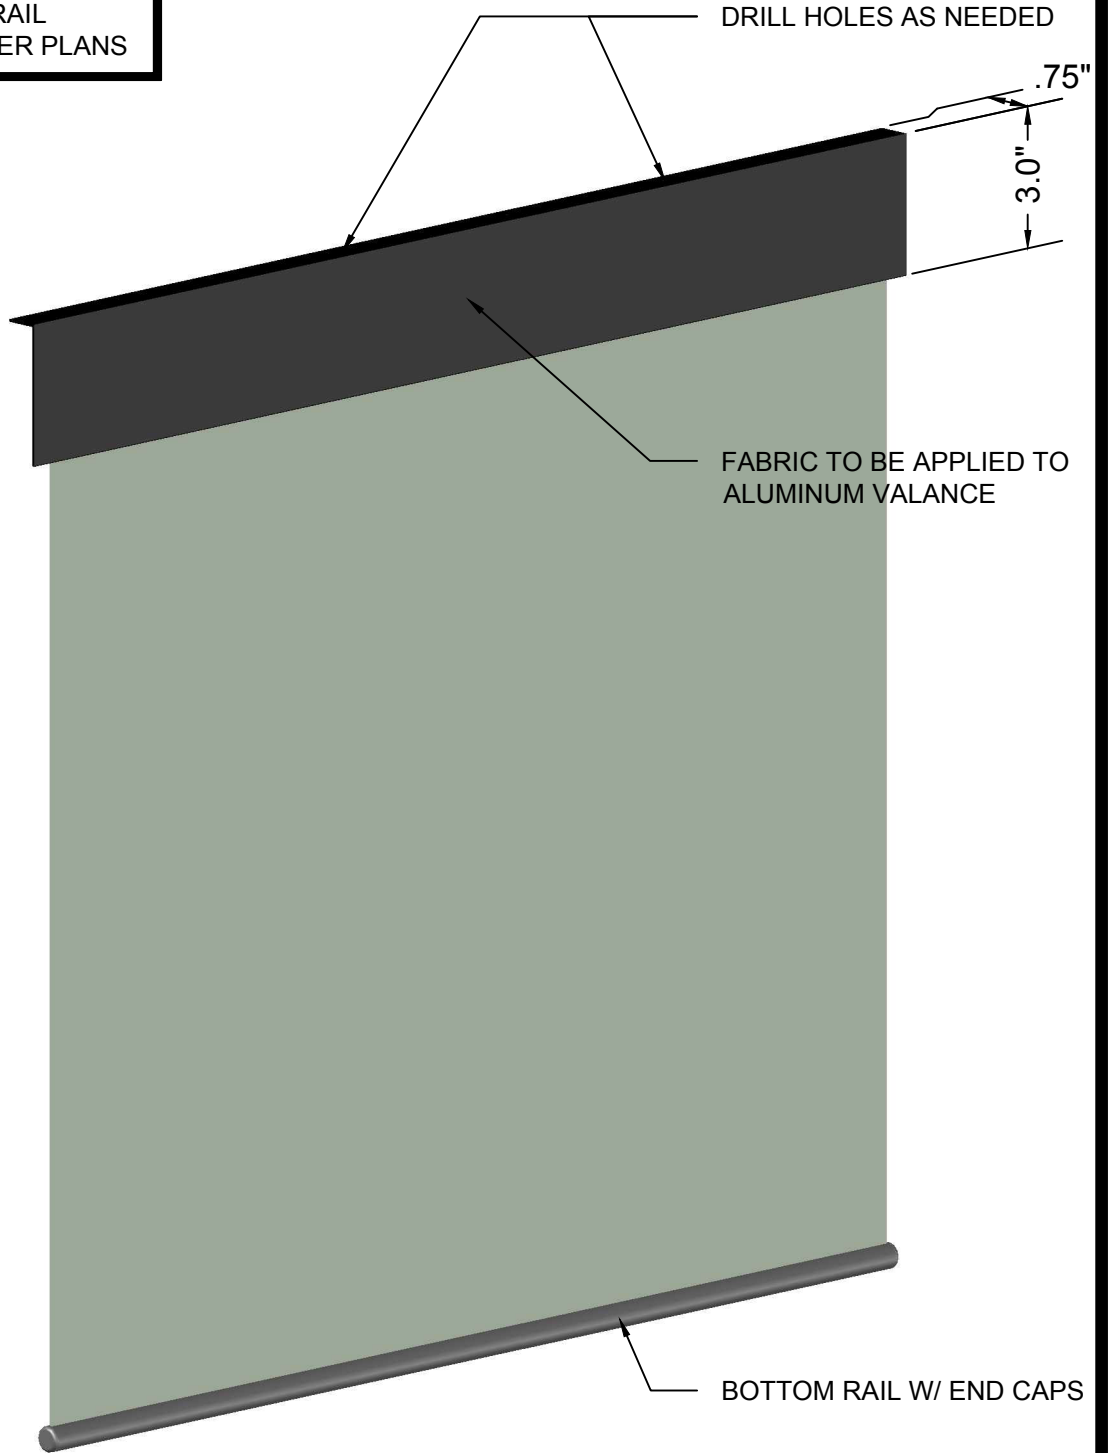

LEGEND

- ALUMINUM VALANCE
- BOTTOM RAIL
- FABRIC, PER PLANS

SIDE VIEW

ISOMETRIC VIEW

3117 NW 25th Ave, Phone: 954.974.0525
Pompano Beach, FL 33069 Fax: 954.974.0529

DESCRIPTION:

STATIONARY SHADE SYSTEM

SCALE: N.T.S.