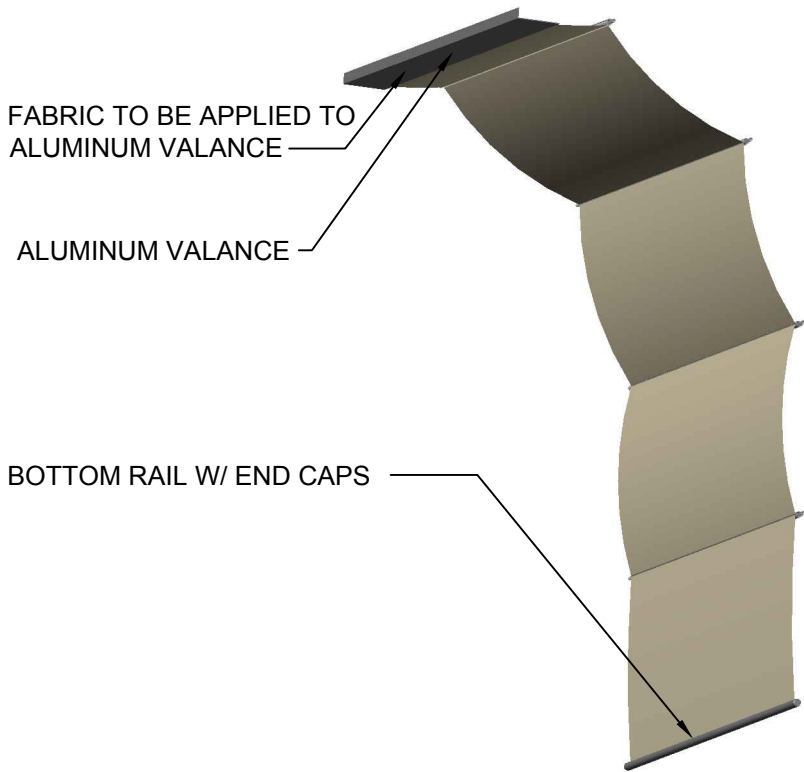

LEGEND

- ALUMINUM VALANCE
- BOTTOM RAIL
- FABRIC, PER PLANS
- ROMAN BARS

ISOMETRIC VIEW

SIDE VIEW

3117 NW 25th Ave, Phone: 954.974.0525
 Pompano Beach, FL 33069 Fax: 954.974.0529

DESCRIPTION:

**PLEATED STATIONARY
 SHADE SYSTEM**