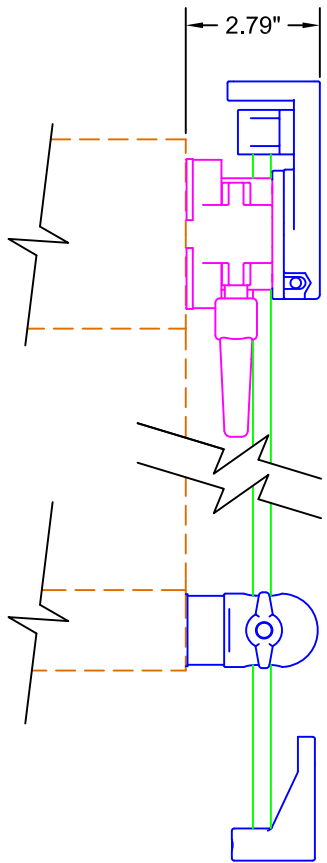

TOP VIEW

FRONT VIEW

SIDE VIEW

HANDLE - FRONT VIEW

NOT TO SCALE

LEGEND	
	STAINLESS STEEL GUIDE
	EXTERIOR STEEL BRACKET
	GUDGEON AND HANDLE
	FABRIC W/ BOTTOM RAIL

3117 NW 25th Ave, Phone: 954.974.0525
 Pompano Beach, FL 33069 Fax: 954.974.0529

DESCRIPTION:

**EXTERIOR SYSTEM
 W/ STEEL ROD**

SCALE: 3" = 1'-0"

DATE: 7/10/2012

SHEET NO:

R-8.2