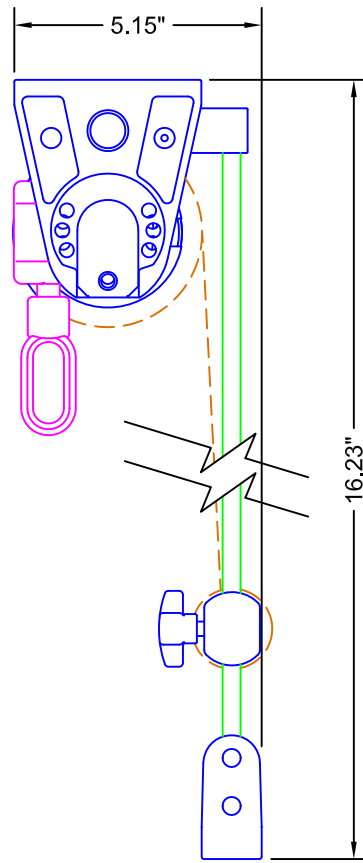

TOP VIEW

FRONT VIEW

SIDE VIEW

HANDLE - FRONT VIEW

NOT TO SCALE

LEGEND	
	STAINLESS STEEL GUIDE
	EXTERIOR STEEL BRACKET
	GUDGEON AND HANDLE
	FABRIC W/ BOTTOM RAIL

3117 NW 25th Ave, Phone: 954.974.0525
 Pompano Beach, FL 33069 Fax: 954.974.0529

DESCRIPTION:

**EXTERIOR SYSTEM
 W/ STEEL ROD**

SCALE: 3" = 1'-0"

DATE: 7/10/2012

SHEET NO:

R-8.2