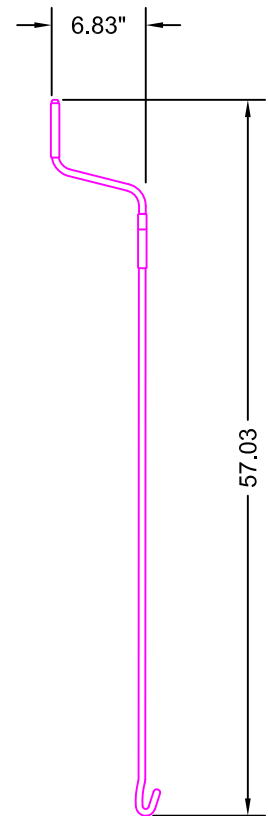

TOP VIEW

FRONT VIEW

SIDE VIEW

HANDLE - FRONT VIEW

NOT TO SCALE

LEGEND	
	STAINLESS STEEL GUIDE
	EXTERIOR STEEL BRACKET
	GUDGEON AND HANDLE
	FABRIC W/ BOTTOM RAIL

3117 NW 25th Ave, Phone: 954.974.0525
 Pompano Beach, FL 33069 Fax: 954.974.0529

DESCRIPTION:

**EXTERIOR SYSTEM
 W/ STEEL ROD**

SCALE: 3" = 1'-0"

DATE: 7/10/2012

SHEET NO:

R-8.2