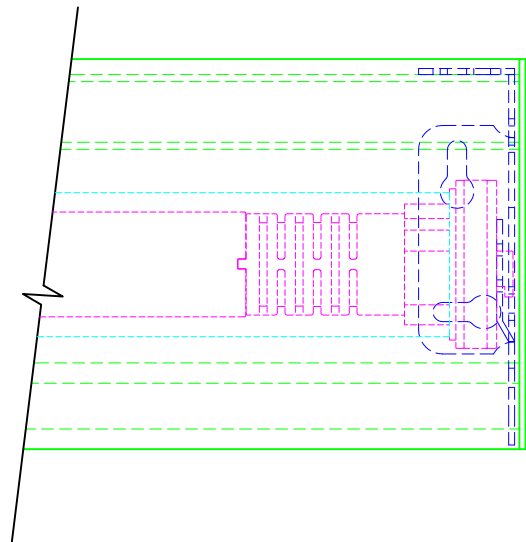

TOP VIEW

SIDE VIEW

FRONT VIEW

LEGEND

- 4" HEAD BOX
- 4" BRACKET
- SONESSE 30 MOTOR
- 1.5" ALUMINUM TUBE
- - - FABRIC W/ HEM BAR

3117 NW 25th Ave, Phone: 954.974.0525
 Pompano Beach, FL 33069 Fax: 954.974.0529

DESCRIPTION:

**SONESSE 30
 MOTORIZED SHADE**

*SHOWN ON 4" CONTRACT SERIES

SCALE: 6" = 1"

DATE: 7/10/2012

SHEET NO:

R-9.14