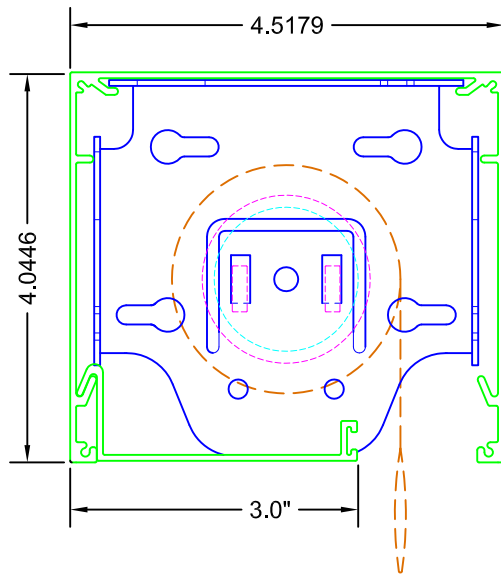

TOP VIEW

SIDE VIEW

FRONT VIEW

LEGEND

- 4" HEAD BOX
- 4" BRACKET
- SONESSE 30 MOTOR
- 1.5" ALUMINUM TUBE
- - - FABRIC W/ HEM BAR

3117 NW 25th Ave, Phone: 954.974.0525
 Pompano Beach, FL 33069 Fax: 954.974.0529

DESCRIPTION:

**SONESSE 30
 MOTORIZED SHADE**

*SHOWN ON 4" CONTRACT SERIES

SCALE: 6" = 1"

DATE: 7/10/2012

SHEET NO:

R-9.14