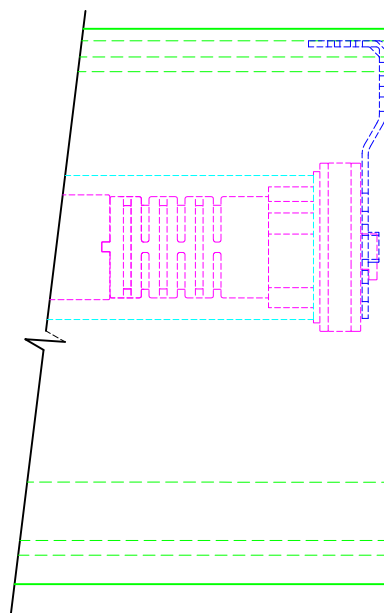

TOP VIEW

SIDE VIEW

FRONT VIEW

LEGEND

- 6" HEAD BOX
- 2" LEGACY BRACKET
- SONESSE 30 MOTOR
- 1.5" ALUMINUM TUBE
- - - FABRIC W/ HEM BAR

3117 NW 25th Ave, Phone: 954.974.0525
 Pompano Beach, FL 33069 Fax: 954.974.0529

DESCRIPTION:

**SONESSE 30
 MOTORIZED SHADE**

*SHOWN ON 6" CONTRACT SERIES

SCALE: 6" = 1'-0"

DATE: 7/10/2012

SHEET NO:

R-9.15