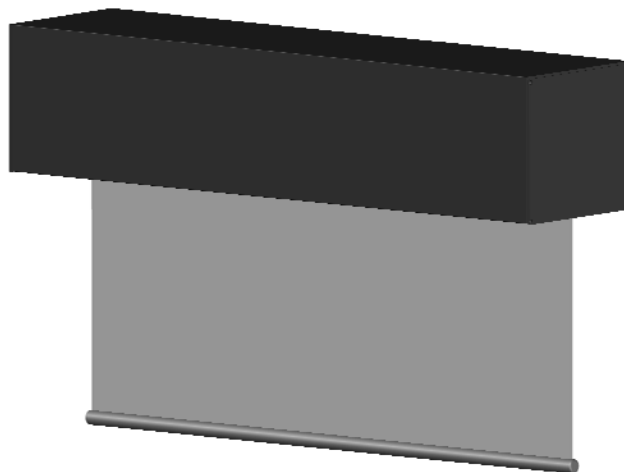

TOP VIEW

SIDE VIEW

FRONT VIEW

LEGEND

- 6" HEAD BOX
- 2" LEGACY BRACKET
- SONESSE 30 MOTOR
- 1.5" ALUMINUM TUBE
- - - FABRIC W/ HEM BAR

3117 NW 25th Ave, Phone: 954.974.0525
 Pompano Beach, FL 33069 Fax: 954.974.0529

DESCRIPTION:

**SONESSE 30
 MOTORIZED SHADE**

*SHOWN ON 6" CONTRACT SERIES

SCALE: 6" = 1'-0"

DATE: 7/10/2012

SHEET NO:

R-9.15