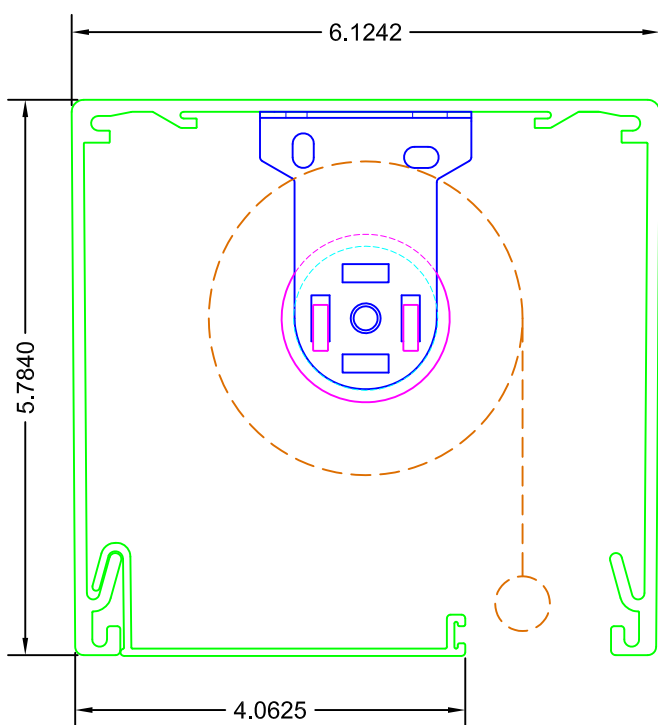

TOP VIEW

SIDE VIEW

FRONT VIEW

LEGEND

- 6" HEAD BOX
- 2" LEGACY BRACKET
- SONESSE 30 MOTOR
- 1.5" ALUMINUM TUBE
- - - FABRIC W/ HEM BAR

3117 NW 25th Ave, Phone: 954.974.0525
 Pompano Beach, FL 33069 Fax: 954.974.0529

DESCRIPTION:

**SONESSE 30
 MOTORIZED SHADE**

*SHOWN ON 6" CONTRACT SERIES

SCALE: 6" = 1'-0"

DATE: 7/10/2012

SHEET NO:

R-9.15